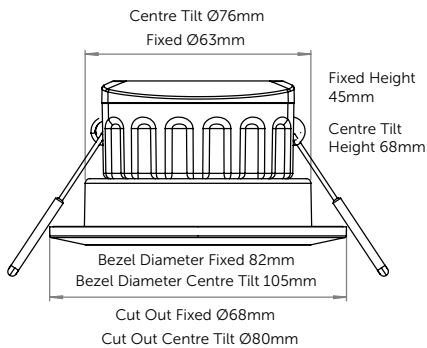

Wattage Selected	Colour Temp (K) Selected	Lumens (lm)	Candelas (cd)
5W	2700	570	550
	3000	590	550
	4000	635	580
	6000	625	615
7W	2700	745	640
	3000	775	670
	4000	830	720
	6000	820	715