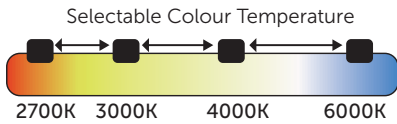

FirestayLED

CCT 4 colour / 2 wattage switchable

Integrated LED Fixed / Centre Tilt Downlight

The Firestay LED CCT has an easily accessible colour selectable switch located under the bezel on the front of the downlights. Simply move the switch to select your colour temperature option.

Simply slide the easily accessible colour temperature and wattage switches located under the magnetic bezel to your desired wattage and colour temperature