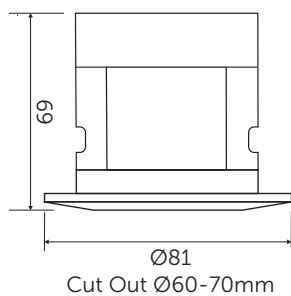

Quick Fix Connector
Tool Free Termination

technical@belllighting.co.uk
sales@belllighting.co.uk