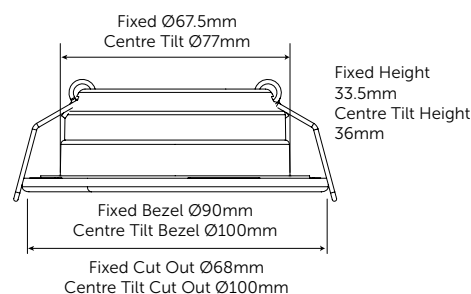

Wattage Selected	Colour Temp (K) Selected	Lumens (lm)	Candelas (cd)
4W	2700	475	380
	3000	495	400
	4000	525	415
	6000	540	425
6W	2700	640	520
	3000	671	540
	4000	725	570
	6000	740	580

IC Rated up to 350mm insulation

Bezels sold separately

www.belllighting.co.uk

technical@belllighting.co.uk

sales@belllighting.co.uk