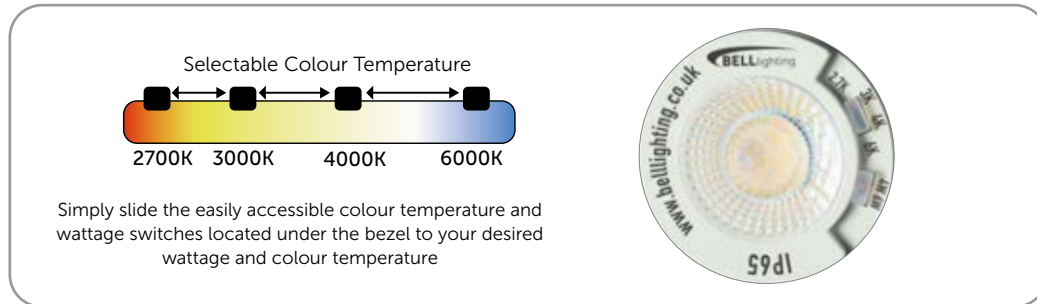

Index

Firestay Duo

CCT 4 COLOUR / 2 WATTAGE SWITCHABLE

Integrated LED Fixed /Centre Tilt Downlight

The Firestay Duo LED CCT is a High Output Downlight ideal for high ceilings or any project requiring high intensity light, 4 way colour and 2 wattages switchable straight out of the box.

IC Rated up to 350mm insulation

Bezels sold separately

www.belllighting.co.uk

technical@belllighting.co.uk

sales@belllighting.co.uk

Firestay Duo

CCT 4 COLOUR / 2 WATTAGE SWITCHABLE

Integrated LED Fixed / Centre Tilt Downlight

The Firestay Duo LED has a 2 easily accessible colour and wattage switches located under the bezel on the front of the downlight. Simply move the switches to select your colour temperature & wattage option.

Firestay Duo

CCT 4 COLOUR / 2 WATTAGE SWITCHABLE

Technical Specification	
Construction	Die-Cast Aluminium
Driver	BELL
LED Chip	Epistar
IP Rating	IP65
Operating Temp	-5°C to +35°C
Input Voltage	220 - 240V
Power Factor	> 0.9
CRI	85 - Exceeds EU standard of Ra 80 for Colour Rendering Index
LMR	80 - Exceeds EU standard of 70 for Lumens Maintenance Ratio