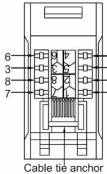

RJ45 CAT5e Rear View

RJ45 CAT5e and CAT6 Wiring Colour Codes