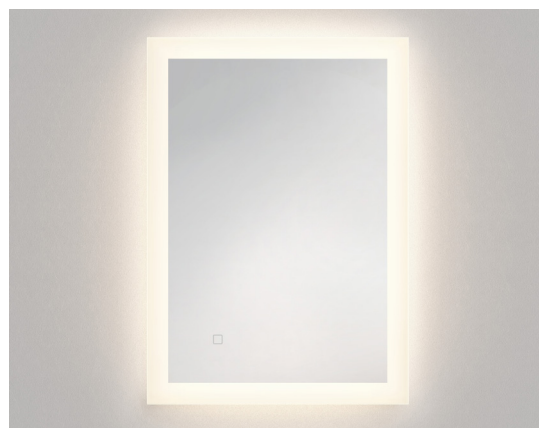

Ascot 700

astro

General

Location:	Bathroom
Class:	CE (Class II)
Ip Rating:	IP44
Bathroom Zone:	Zone 2, 3
Driver Required:	No
Installation Orientation:	Wall Mount - Horizontal & Vertical
Main Material:	Glass - Float
Dimensions (mm):	H: 700 W: 500 D: 24
Cut Out Hole :	-
Recess Depth (mm):	-
Fire Rating:	-
Cable Length (mm):	450
Gross Weight (kg):	7

Lamp

Light Source:	LED Strip
Wattage:	28.9W
Lamp Included:	Yes (Integral)
Maximum Lamp Length (mm):	-
Luminous Flux (lm):	-
Colour Temp (K):	2700-6000
Cri (Ra):	90
Macadam Ellipse:	6-Step
Tilt Adjustable Angle (°):	-
Rotation Adjustable Angle (°):	-
Lifetime (hrs):	35000
Beam Angle (°):	-

Electrical

Switched:	Yes
Dimmable:	No
Dimming Method:	-
Supply Frequency (Hz):	50/60
Driver/Ballast Voltage (V):	220-240
Driver Lifetime (hrs):	-
Efficacy (lm/W):	42-45

Additional Information:

Shade Included:	-
Shade/Diffuser Material:	Plastic
Shade/Diffuser Finish:	Sandblasted
F Mark:	Suitable for mounting on flammable materials