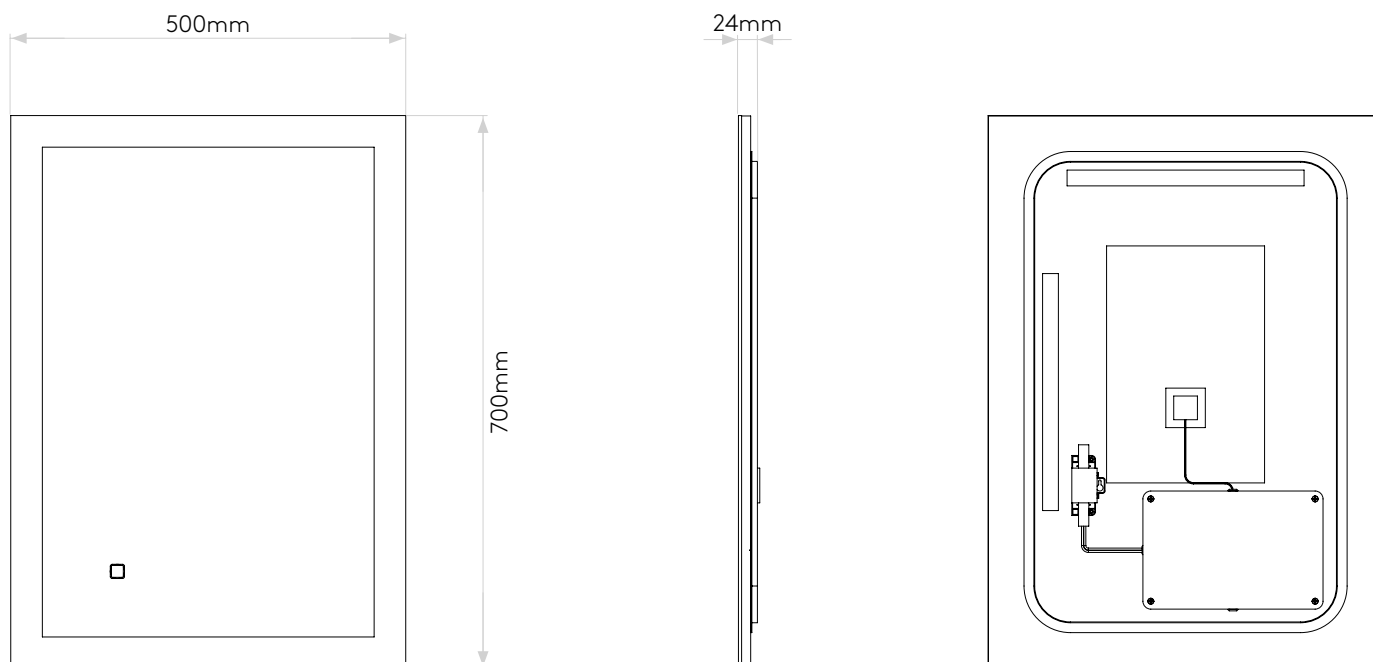

Ascot 700

astro

General

Location:	Bathroom
Class:	CE (Class II)
Ip Rating:	IP44
Bathroom Zone:	Zone 2, 3
Driver Required:	No
Installation Orientation:	Wall Mount - Horizontal & Vertical
Main Material:	Glass - Float
Dimensions (mm):	H: 700 W: 500 D: 24
Cut Out Hole :	-
Recess Depth (mm):	-
Fire Rating:	-
Cable Length (mm):	450
Gross Weight (kg):	7

Lamp

Light Source:	LED Strip
Wattage:	28.9W
Lamp Included:	Yes (Integral)
Maximum Lamp Length (mm):	-
Luminous Flux (lm):	-
Colour Temp (K):	2700-6000
Cri (Ra):	90
Macadam Ellipse:	6-Step
Tilt Adjustable Angle (°):	-
Rotation Adjustable Angle (°):	-
Lifetime (hrs):	35000
Beam Angle (°):	-

Please note that some dimensions may vary slightly due to manufacturing tolerances, this includes cable entry and fixing holes

Veillez noter que certaines dimensions peuvent varier légèrement en raison des tolérances de fabrication, y compris l'entrée de câble et les trous de fixation.