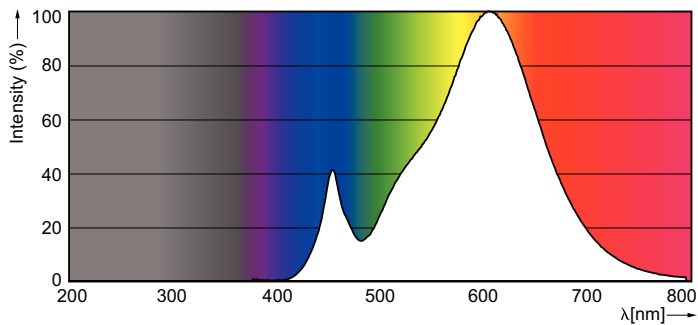

Photometric data

LEDbulb, Bulb A21 14W, 18W 2200-2700K