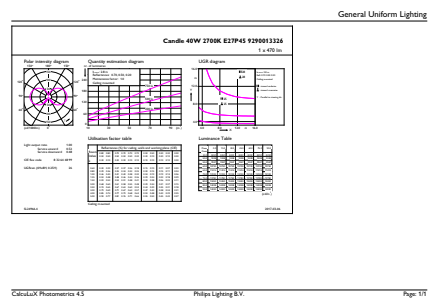

LEDbulb 40W E27 827 CL P45