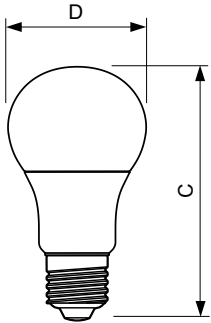

CorePro LEDbulbs

EAN/UPC - Product	8718696762707
Order code	929001352502
Numerator - Quantity Per Pack	1
Numerator - Packs per outer box	10

Material Nr. (12NC)	929001352502
Net Weight (Piece)	0.060 kg

Dimensional drawing

A60S+ 230V 9-60W 806lm 2200-2700K E27 D

Product	D	C
CorePro LEDbulb D 8.5-60W A60 E27 827	60 mm	110 mm