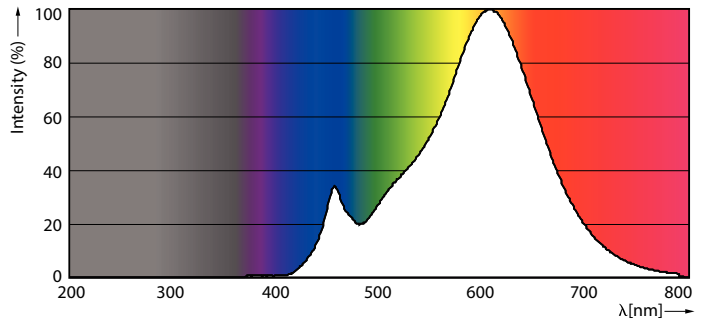

CorePro LEDbulb 100W B22 827 FR A67