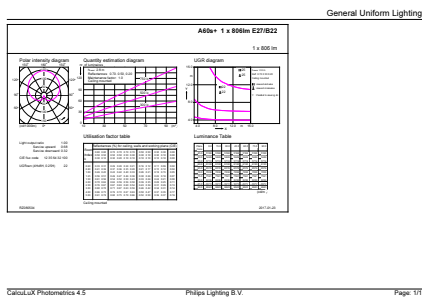

Photometric data

CorePro LEDbulb 60W E27 827 FR A60