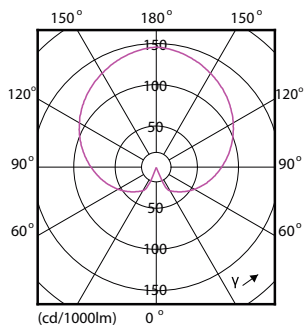

Product data

General Information	
Cap-Base	E27 [E27]
Nominal Lifetime (Nom)	15000 h
Switching Cycle	50000X
Technical Type	8.5-60W
Light Technical	
Color Code	822-827 [tunable warm white]
Beam Angle (Nom)	200 °
Luminous Flux (Nom)	806 lm
Luminous Flux (Rated) (Nom)	806 lm
Color Designation	Warm White (WW)
Correlated Color Temperature (Nom)	2200-2700 K
Luminous Efficacy (rated) (Nom)	94.00 lm/W
Color Consistency	<6
Color Rendering Index (Nom)	80
LLMF At End Of Nominal Lifetime (Nom)	70 %
Operating and Electrical	
Input Frequency	50 to 60 Hz
Power (Rated) (Nom)	8.5 W
Lamp Current (Nom)	45 mA

A60S+ 230V 9-60W 806lm 2200-2700K E27 D

Product	D	C
CorePro LEDbulb D 8.5-60W A60 E27 827	60 mm	110 mm

Photometric data

CorePro LEDbulb 60W E27 827 FR A60

CorePro LEDbulb 100W B22 827 FR A67

CorePro LEDbulb 60W B22 827 FR A60