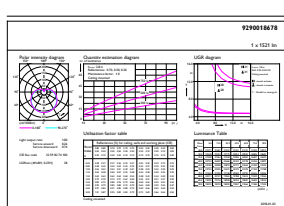

General Uniform Lighting

LEDbulb CorePro 13.5-100W E27 A60 Frosted 827-822 20D DIM