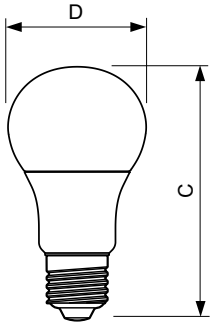

CorePro LEDbulbs

EAN/UPC - Product	8718696816677
Order code	929001867802
Numerator - Quantity Per Pack	1
Numerator - Packs per outer box	10

Material Nr. (12NC)	929001867802
Net Weight (Piece)	0.060 kg

Dimensional drawing

Bulb A60M 13.5-100W 1521lm 2200-2700K D

Product	D	C
CorePro LEDbulb D 13.5-100W A60 E27 827	60 mm	110 mm