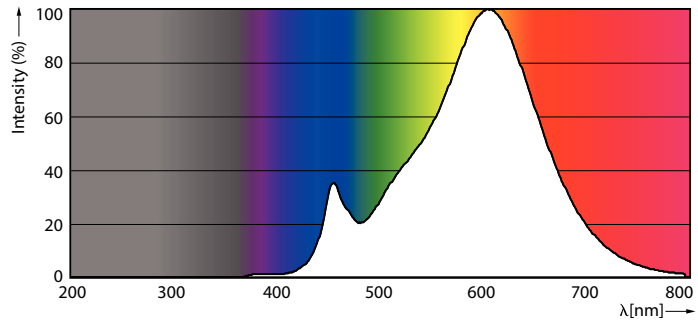

LEDbulb CorePro 13.5-100W E27 A60 Frosted 827-822 20D DIM