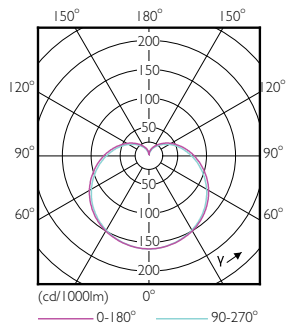

Photometric data

LEDbulb CorePro 13.5-100W E27 A60 Frosted 827-822 20D DIM