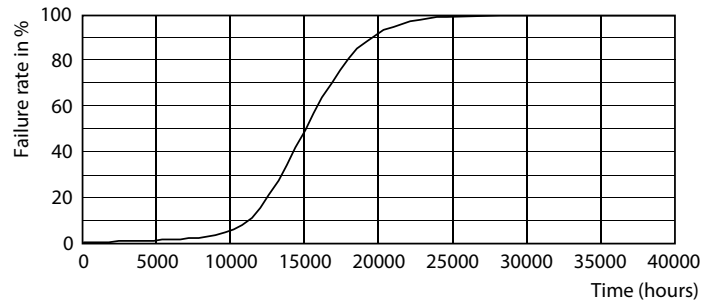

LEDBulb CLA 12-100W E27 A67 CL 827 DIM