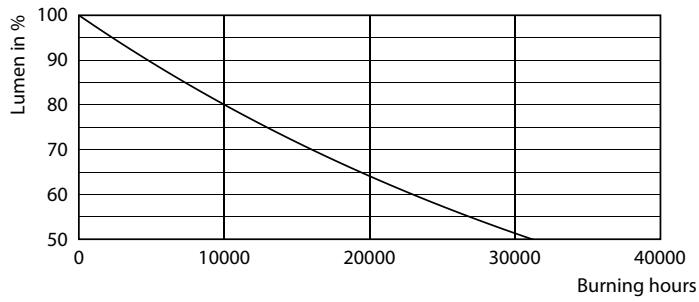

CorePro LEDbulbs

Lifetime

LEDBulb CLA 12-100W E27 A67 CL 827 DIM