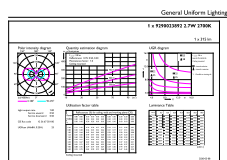

Product data

General information	
Cap base	G4 [G4]
EU RoHS compliant	Yes
Nominal lifetime (nom.)	15000 h
Technical type	2.7-28W
	Sphere

Light technical	
Colour Code	827 [CCT of 2,700 K]
Beam Angle (Nom)	300 °
Luminous flux (nom.)	315 lm
Colour designation	Warm white (WW)
Correlated Colour Temperature (Nom)	2700 K
Luminous efficacy (rated) (nom.)	116.00 lm/W
Colour consistency	<6
Colour rendering index (nom.)	80
LLMF at end of nominal lifetime (nom.)	70 %

Dimensional drawing

CorePro LEDcapsuleLV 2.7-28W G4 827

Product	D	C
CorePro LEDcapsuleLV 2.7-28W G4 827	15 mm	40 mm

Photometric data

LEDcapsule LV 2,7W G4 827

LEDcapsule LV 2,7W G4 827

CorePro LEDcapsule LV