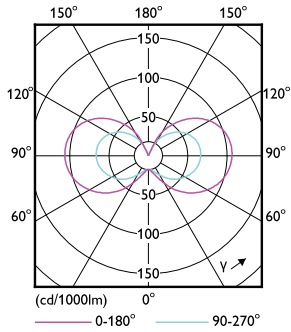

Product data

General information	
Cap base	G4 [G4]
EU RoHS compliant	Yes
Nominal lifetime (nom.)	15000 h
Technical type	2.7-28W
	Sphere

Light technical	
Colour Code	827 [CCT of 2,700 K]
Beam Angle (Nom)	300 °
Luminous flux (nom.)	315 lm
Colour designation	Warm white (WW)
Correlated Colour Temperature (Nom)	2700 K
Luminous efficacy (rated) (nom.)	116.00 lm/W
Colour consistency	<6
Colour rendering index (nom.)	80
LLMF at end of nominal lifetime (nom.)	70 %

Dimensional drawing

CorePro LEDcapsuleLV 2.7-28W G4 827

Product	D	C
CorePro LEDcapsuleLV 2.7-28W G4 827	15 mm	40 mm

Photometric data

LEDcapsule LV 2,7W G4 827

LEDcapsule LV 2,7W G4 827

CorePro LEDcapsule LV

Photometric data

LEDcapsule LV 1W G4

Lifetime

Life Expectancy Diagram

Lumen Maintenance Diagram