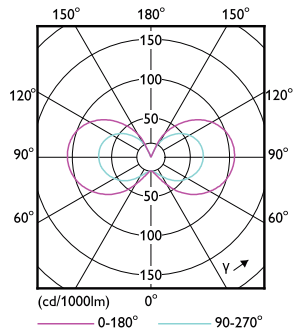

LEDcapsule LV 1W G4

Page 11

LEDcapsule LV 2,1W G4 827