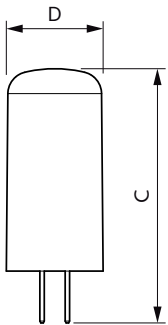

Product data

General Information		Operating and Electrical	
Cap base	G4 [G4]	Input frequency	- Hz
EU RoHS compliant	Yes	Power (Rated) (Nom)	2.1 W
Nominal lifetime (nom.)	15000 h	Lamp current (nom.)	210 mA
Switching cycle	50,000X	Wattage equivalent	20 W
Technical type	2.1-20W	Starting time (nom.)	0.5 s
		Warm-up time to 60% light (nom.)	0.5 s
		Power factor (nom.)	0.8
		Voltage (Nom)	ac electronic 12 V
Light Technical		Temperature	
Colour Code	827 [CCT of 2,700 K]	T-Case maximum (nom.)	80 °C
Beam Angle (Nom)	300 °		
Luminous flux (nom.)	210 lm	Controls and Dimming	
Colour designation	Warm white (WW)	Dimmable	Yes
Correlated Colour Temperature (Nom)	2700 K		
Luminous efficacy (rated) (nom.)	100.00 lm/W	Approval and Application	
Colour consistency	<6	Energy efficiency label (EEL)	A++
Colour rendering index (nom.)	80	Suitable for accent lighting	No
LLMF at end of nominal lifetime (nom.)	70 %		

SAP numerator – quantity per pack	1
Numerator – packs per outer box	12
Material no. (12 NC)	929002389402
SAP net weight (piece)	0.010 kg

Dimensional drawing

Capsule G4 2.4W-20W 200lm 2700K Dim

Product	D	C
CorePro LEDcapsuleLV 2.1-20W G4 827 D	15 mm	40 mm