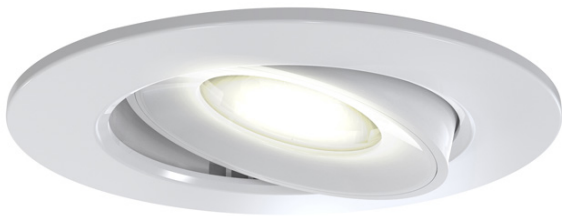

## **Features**

Compact polycarbonate LED gimbal suitable for residential and semi-commercial applications

Low profile design with integral driver with loop-in, loop-out terminals for ease and speed of installation

## Technical Information

Wattage	5W
Lumens Delivered	590lm
Lm/W	118lm
Beam Angle	40
CRI	Ra 80
CCT	6500K
Input	220/240V
Hertz	50/60Hz
Operating Temp	-20°C - 40°C
SDCM	6
UGR	26

Datasheet generated from <https://onetimepim.com> last updated Tuesday, July 5, 2022 2:23:11 PM