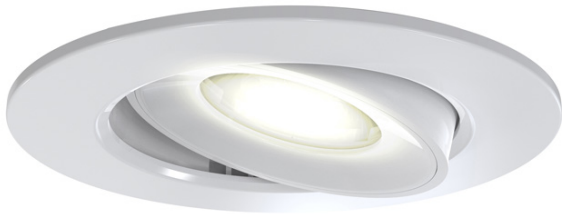

## **AERGO/GIM/WW**

Ergo Eco Gimbal 5W 3000K

## **Features**

Compact polycarbonate LED gimbal suitable for residential and semi-commercial applications

Low profile design with integral driver with loop-in, loop-out terminals for ease and speed of installation

Supplied pre-wired with 200mm of cable

Triac dimmable as standard