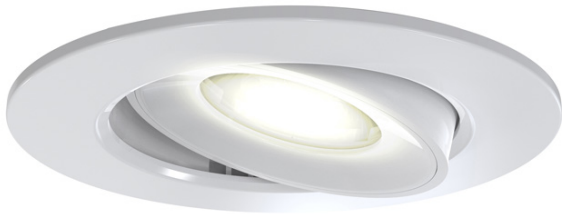

## **Features**

Compact polycarbonate LED gimbal suitable for residential and semi-commercial applications

Low profile design with integral driver with loop-in, loop-out terminals for ease and speed of installation

## General Information

Lamp Type	LED
IP Rating	IP20
Class Protection	2
Internal / External	Internal
Surface / Recessed / Suspended	Recessed
Lifetime (Hrs)	L70 25,000
Warranty (Years)	2
Length (mm)	101
Height (mm)	37

## Technical Information

Wattage	5W
Lumens Delivered	560lm
Lm/W	112lm
Beam Angle	40
CRI	Ra 80
CCT	3000K
Input	220/240V
Hertz	50/60Hz
Operating Temp	-20°C - 40°C
SDCM	6
UGR	26

Datasheet generated from <https://onetimepim.com> last updated Tuesday, July 5, 2022 2:23:11 PM