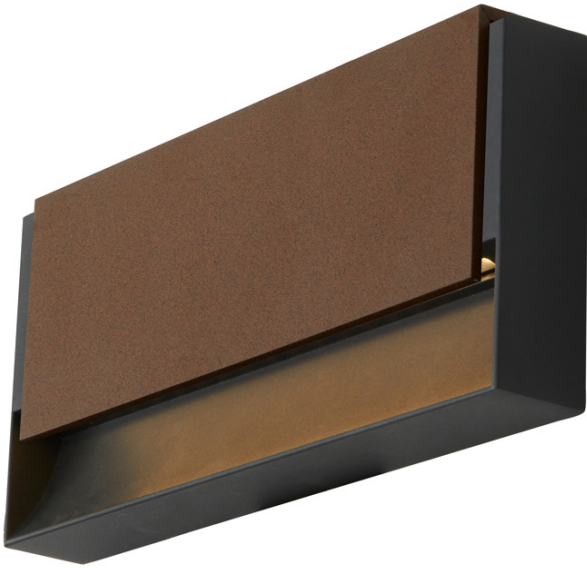

AGALIA/MINI

Galia Mini CCT 4W

Features

Surface mounting ultra-slim low level square pathway light with downward light suitable for residential, hospitality and commercial applications

Die-cast aluminium construction with textured graphite paint finish

Two sizes available; Mini and Maxi

Push-fit loop-in, loop-out terminals for ease and speed of installation

Selectable CCT between 3000K and 4000K

Modern concrete and rust cover options available

Non-dimmable

AGALIA/MAXI/RUST

Galia Maxi CCT 8W Rust

Features

Surface mounting ultra-slim low level square pathway light with downward light suitable for residential, hospitality and commercial applications

Die-cast aluminium construction with textured graphite paint finish