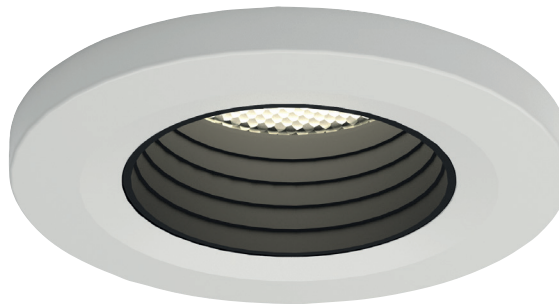

Prism Pro Mini Fire Rated Anti-Glare Downlight

- Miniature IP65 Fire rated architectural downlight suitable for residential and hospitality applications
- CCT selectable between 2700K, 3000K, 4000K and 6000K
- Ultra slim detachable driver with loop-in, loop-out push fit terminals provide an easy and efficient installation
- Can be used as the sole light source or as a complimentary product to Prism Pro / Prism Pro Anti-Glare
- Supplied with matt white bezel as standard. Chrome, satin chrome and matt black bezels sold separately
- Anti-glare design to create visual comfort
- Low profile design and arched remote driver allows installation into shallow ceiling voids
- Fully tested for 30, 60 and 90 minute ceiling types to meet Part B of Building Regulations
- Fully tested to meet Part C (moisture), Part E (acoustic) and Part L (energy) of Building Regulations

Powered by
CASAMBI

Available bezel accessories
White Bezel with white insert, Black Bezel with matt black insert, Chrome Bezel with matt black insert and Satin Chrome Bezel with matt black insert

INPUT	HERTZ	TEMP	LIFETIME (HRS)	CRI	SDCM	BEAM ANGLE	CLASS	IP
220/240V	50/60Hz	-20°C to 35°C	L70 54,000	Ra 80	6	55°	2	IP65

CODE	DESCRIPTION	WATTAGE	CCT	LUMENS	LM/W	UGR
APRIPMINIAG/1	CCT Selectable	5W	2700/3000/4000/6000K	280lm (4000K)	60lm (4000K)	20

* UGR Value based on (4H - 8H)

CODE (ACCESSORIES)	DESCRIPTION
APRIPMINIAG/BZ/WW	White Trim Bezel with White Insert
APRIPMINIAG/BZ/BB	Matt Black Trim Bezel with Matt Black Insert
APRIPMINIAG/BZ/CHB	Chrome Trim Bezel with Matt Black Insert
APRIPMINIAG/BZ/SCB	Satin Chrome Trim Bezel with Matt Black Insert