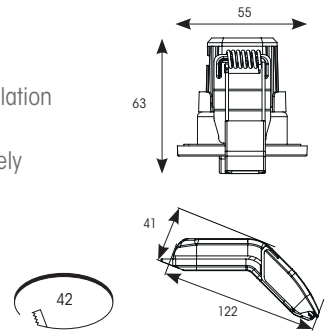

Prism Pro Mini Fire Rated Anti-Glare Downlight

- Miniature IP65 Fire rated architectural downlight suitable for residential and hospitality applications
- CCT selectable between 2700K, 3000K, 4000K and 6000K
- Ultra slim detachable driver with loop-in, loop-out push fit terminals provide an easy and efficient installation
- Can be used as the sole light source or as a complimentary product to Prism Pro / Prism Pro Anti-Glare
- Supplied with matt white bezel as standard. Chrome, satin chrome and matt black bezels sold separately
- Anti-glare design to create visual comfort
- Low profile design and arched remote driver allows installation into shallow ceiling voids
- Fully tested for 30, 60 and 90 minute ceiling types to meet Part B of Building Regulations
- Fully tested to meet Part C (moisture), Part E (acoustic) and Part L (energy) of Building Regulations

CODE	DESCRIPTION	WATTAGE	CCT	LUMENS	LM/W	UGR
APRIPMINIAG/1	CCT Selectable	5W	2700/3000/4000/6000K	280lm (4000K)	60lm (4000K)	20

* UGR Value based on (4H - 8H)

CODE (ACCESSORIES)	DESCRIPTION
APRIPMINIAG/BZ/WW	White Trim Bezel with White Insert
APRIPMINIAG/BZ/BB	Matt Black Trim Bezel with Matt Black Insert
APRIPMINIAG/BZ/CHB	Chrome Trim Bezel with Matt Black Insert
APRIPMINIAG/BZ/SCB	Satin Chrome Trim Bezel with Matt Black Insert