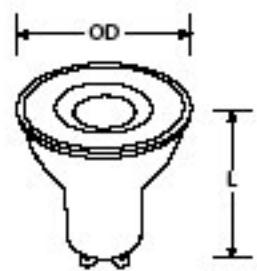

3 Year Warranty

L70 25,000hrs

On/Off, Dimmable, RGB and Tuneable White control

works with .control

Bluetooth Remote See pg.8

Bluetooth Battery Dimmer See pg.17

GU10 (OD) 50mm Overall (Ø) (L) 56mm Length

GLS (OD) 60mm Overall (Ø) (L) 117mm Length