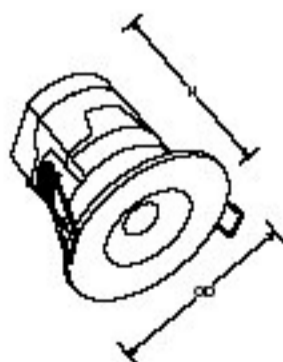

.control

Triac Inline Dimmer

Smart Rotary Dimmer

AU-CX7

AU-CX7

(H) 80mm Height
(OD) 88mm Overall (Ø)

Colour Switchable LED Fixed Fire Rated Downlight

make smart with