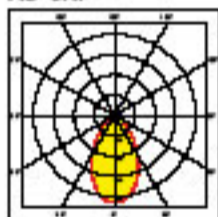

.control

Triac Inline Dimmer

Smart Rotary Dimmer

AU-CX7

AU-CX7

(H) 80mm Height
(OD) 88mm Overall (Ø)

Colour Switchable LED Fixed Fire Rated Downlight

make smart with