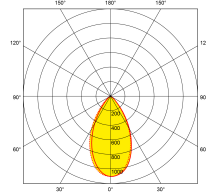

## Line Drawing

## Polar Curve

3000K

4000K

5700K