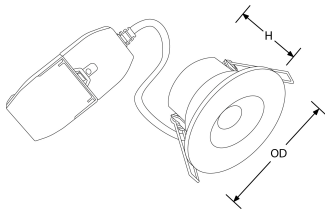

**Product Description:** R6<sup>™</sup>CS Fixed 6W Colour Switchable Fire Rated Downlight with FastRFix

Within the new RSeries Aurora have introduced a new colour switchable fire rated downlight, the R6<sup>™</sup>CS. The downlight comes with a FastRFix connector and at a height of 50mm, it is ideal for shallow ceiling voids. The colour switch can be located on the back of the fitting. Out of the box, the product comes complete with a polycarbonate white bezel (polished chrome, satin nickel and matt black bezels sold separately).

## Line Drawing

## Feature & Benefits

- Fitted with FastRFix™ connector for ease of installation and circuit testing
- Colour temperature can be switched between 3000K, 4000K and 5700K
- Select colour temperature prior to installation
- Low profile design for shallow ceiling voids (50mm)
- Loop in loop out push-fit wiring terminals
- Supplied with white IP65 polycarbonate bezel
- Insulation coverable
- Patented fire rated downlight without intumescent
- Fire, acoustic and air leakage rated
- Tested in 30, 60 and 90 minute solid timber joist, plus 30 minute i-joists and metal web joist
- 60° beam angle
- Triac dimmable as standard
- Emergency option
- IP65 Polycarbonate Polished Chrome, Satin Nickel and Matt Black bezel options
- L70 40,000hrs
- 5 Year Warranty

## Product Specs:

Input Voltage	220~240V	Input Frequency	50/50HZ
Power Factor	0.85	IP Rating	IP65
Lifetime L70 (hrs)	40000hrs	Overall Diameter (mm)	88
Weight (Kg)	0.225	Height (mm)	50
Product Type	Fire-Rated Downlight	Cutout Diameter (mm)	65-70
Operating Temp. (Min) °C	-20°C	Operating Temp. (Max) °C	45°C
Insulated Covered Operating Temp. (Min) °C	-20+°C	Insulated Covered Operating Temp. (Max) °C	25+°C