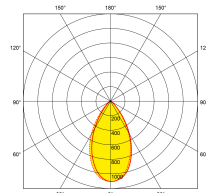

Polar Curve

3000K