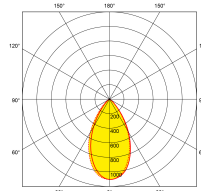

Line Drawing

Polar Curve

6W - 4000K

Colour

Feature & Benefits

- Fitted with FastRFix™ connector for ease of installation and circuit testing
- Colour temperature can be switched between 3000K, 4000K and 5700K
- Wattage switchable between 4W and 6W
- Select colour temperature and wattage prior to installation
- Low profile design for shallow ceiling voids (50mm)
- Loop in loop out push-fit wiring terminals
- Supplied with white IP65 polycarbonate bezel
- Insulation coverable
- Patented fire rated downlight without intumescent
- Fire, acoustic and air leakage rated
- Tested in 30, 60 and 90 minute solid timber joist, plus 30 minute i-joists and metal web joist
- 60° beam angle
- Triac dimmable as standard
- Emergency option
- IP65 Polycarbonate Polished Chrome, Satin Nickel and Matt Black bezel options
- L70 40,000hrs
- 5 Year Warranty

Product Specs:

Input Voltage	220~240V AC	Input Frequency	50/50HZ
Power Factor	0.85	IP Rating	IP65
Lifetime L70 (hrs)	40000hrs	Overall Diameter (mm)	88
Weight (Kg)	0.229	Height (mm)	50
Product Type	Fire-Rated Downlight	Cutout Diameter (mm)	-70
Operating Temp. (Min) °C	-20°C	Operating Temp. (Max) °C	45°C
Insulated Covered Operating Temp. (Min) °C	-20+°C	Insulated Covered Operating Temp. (Max) °C	25+°C

Compliance & Approvals: