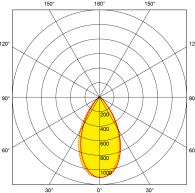

## Line Drawing

## Polar Curve

4W - 4000K

6W - 4000K

8W - 4000K