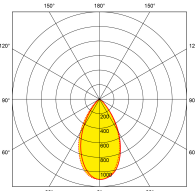

Polar Curve

4W - 4000K