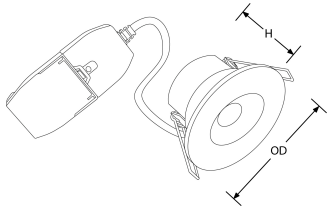

Line Drawing