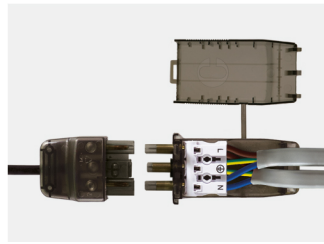

DOWNLIGHTS SPECIFICATION SHEET