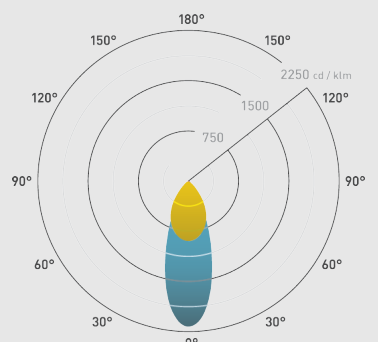

Beam angles: 38° 70°