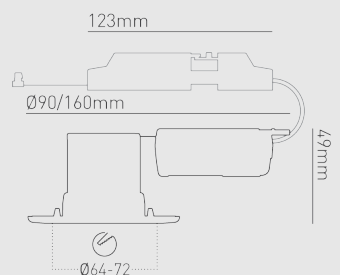

INSTALLATION INFORMATION

Install Connector Type	Easy-fit connector
Insulation Coverable	All insulation
Cut Out Size	Ø 64-72mm
Bathroom zone	1
Inrush Current	1.4A / 0.1ms
Construction Material	Mild steel / V0 rated plastic insulation protector built in
Maximum ceiling thickness	40mm
Weight	186g
Maximum ambient temperature	40°C
SELV	Yes
Building regulations	Part B, C, E, P, L
Electric Class [1, 2, 3]	2

GUARANTEE / WARRANTY

7 year extended warranty

FEATURES & BENEFITS

- Easy-fit connector
- Up to 112 lm/W
- Only 5.2W
- Mains dimmable
- Slimline twist & lock bezels (sold separately)
- Flexible driver position for easy installation
- Shallow depth of 49mm
- Insulation coverable

PHOTOMETRICS @ 25°C

Product code	Feature I	Wattage	Colour	Beam angle	lm	lm/W	lx @ 1m
DLE4723830	Non-emergency	5.2W	3000K	38°	550	106	1173
DLE4723840	Non-emergency	5.2W	4000K	38°	580	112	1237
DLE4727040	Non-emergency	5.2W	4000K	70°	580	112	496
DLE4723830EM	Emergency	5.2W	3000K	38°	550	106	1173
DLE4723840EM	Emergency	5.2W	4000K	38°	580	112	1237
DLE4727030	Non-emergency	5.2W	3000K	70°	550	106	462
DLE4727030EM	Emergency	5.2W	3000K	70°	550	106	462
DLE4727040EM	Emergency	5.2W	4000K	70°	580	112	496
DLE4727030D	Non-emergency	5.2W	3000K	70°	550	106	462
DLE4727040D	Non-emergency	5.2W	4000K	70°	580	112	496
DLE4723830D	Non-emergency	5.2W	3000K	38°	550	106	1173
DLE4723840D	Non-emergency	5.2W	4000K	38°	580	112	1237
DLE4727030DEM	Emergency	5.2W	3000K	70°	550	106	462
DLE4727040DEM	Emergency	5.2W	4000K	70°	580	112	496
DLE4723830DEM	Emergency	5.2W	3000K	38°	550	106	1173
DLE4723840DEM	Emergency	5.2W	4000K	38°	580	112	1237

WIRING INFORMATION

Cable / Flying Lead	0.15m
Cable Required for Connector	Push-fit terminal for: Twin & Earth (6242Y 2x1.5mm ²) or 3-core cable (R02V 3x1.5mm ²)
Type of Wiring Required	Parallel

Beam angles: 38° 70°