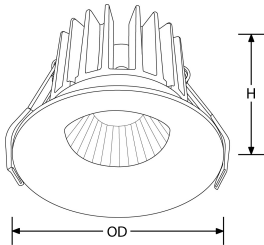

Product Image:

CurveE™ 10W Baffled Dimmable IP44 LED Downlight

Product Features:

- Baffled design for low glare - LED recessed by 10mm or 20mm
- Plug and play remote driver for easy installation
- IP44 rated - ideal for hospitality and residential applications such as corridors, living areas, bedrooms, dining rooms and zone 2 of bathrooms
- UGR19 (Unified Glare Rating)
- 1.5kV surge protection
- 3 year warranty

Line Drawing Image

Product Specs:

Technology	LED	Luminaire Distribution	Direct
Lifetime L70 (hrs)	25000	Input Voltage	220~240V AC
Dimmable	Yes	Dali	No
IP Rating	IP44	Operating Env. Temp. (Min) °C	-20
Operating Env. Temp. (Max) °C	45	Power Factor	0.90
Overall Diameter (mm)	85	Recess Depth (mm)	105
Cutout Diameter (mm)	70	Lamp Base	None
Height (mm)	80	Surge Protection (kV)	1.5
SDCM	6		