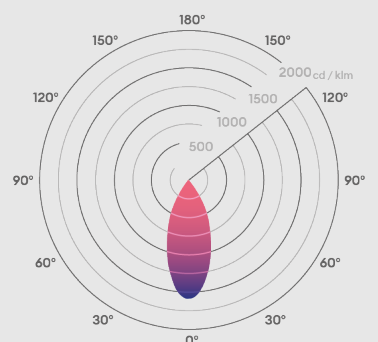

## Features & benefits

Designed for family living spaces to suit architectural decor

True low glare UGR19 as opposed to perceived low glare

Wattage Switch enables range from 550 up to 1000 lumens

CCT Switchable Product enables colour temperature choice between 2200K-2700K-3000K-4000K

Select 2700K to highlight warm tones in wood, red brick or sandstone

Select 2200K 'Ember Light' to minimise blue light and create a cosy fireplace environment

Light source energy efficiency:

Beam angle: 40°