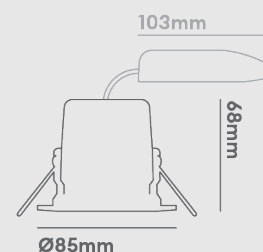

Features & benefits

Designed for family living spaces to suit architectural decor

True low glare UGR19 as opposed to perceived low glare

Wattage Switch enables range from 550 up to 1000 lumens

CCT Switchable Product enables colour temperature choice between 2200K-2700K-3000K-4000K

Select 2700K to highlight warm tones in wood, red brick or sandstone

Select 2200K 'Ember Light' to minimise blue light and create a cosy fireplace environment

Light source energy efficiency:

Beam angle: 40°