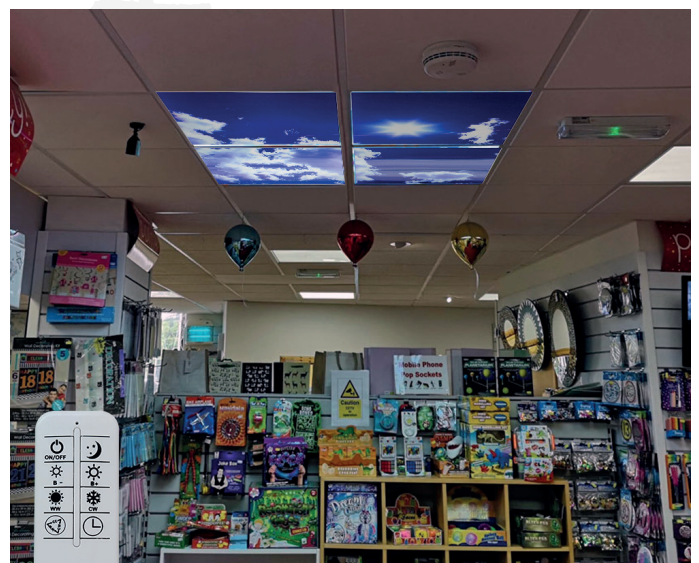

SKY Cloud LED Panels
60x60 40W 3D Effect,
Colour Changing and
Dimmable (with Remote)

SKU Code: E152

120 degree beam angle.
2200 Lumens Per LED Panel.

CCT Changing

Dimmable

Description

Now you can create a realistic under cloud ambience. Change the colour temperature as well as Dim lights with a Remote on this 4 set 60x60cms LED Panels with 3D Effect.

- Hi-resolution Sky LED Light Panel with 3D Effect which gives you an impression that the clouds are moving. By coupling 6000K LED panels with a realistic high-resolution picture, you will really feel like you are working outside when you are actually inside!
- The colour temperature of our light matches daylight. This makes it feel like you are actually looking outside through a real window, and visitors and employees also experience the positive effects of daylight when they are inside.
- LED Sky Ceiling Panels fit into suspended ceiling grid systems using a 'plug and play' system that can be easily installed - the same as normal LED panels
- 595 x 595mm (to fit 600 x 600mm ceiling grid system).
- 120 degree beam angle. 2200 Lumens Per LED Panel
- Provide a wow-factor within your reception area, office, or even children's nursery!

Technical Specification

| | |
|-------------------|--|
| Wattage | 40W |
| Voltage | 170-245V |
| Color Temperature | 6000K to 4000K |
| Lumens | 3600Lm (Led chips only) |
| Ra | 80 |
| P.F | 0.9 |
| Certification | CE-EMC, CE-LVD, RoHS |
| Size | 60*60cm |
| Set | Take 4 units to make a large SKY image in square |
| Warranty | 2 Years |