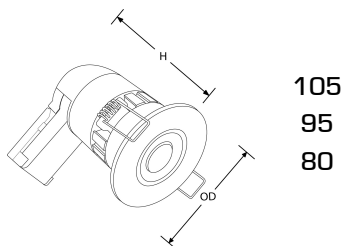

Product Description:

The brand E6™ PRO is a revolution in LED downlight performance and installation. Utilising the unique RapidWire connection system, the whole product can be fully wired and installed in a matter of seconds. The use of latching terminals provides the security of screw terminations for both solid and stranded core cables and can be wired even faster than standard push fits. The removable connector allows full circuit insulation resistance testing without risking any damage to the downlight, which can be simply plugged in afterwards.

Product Features:

- Quick, easy and fully tool-free installation
- Plug in connection system for first fix and insulation resistance testing
- High performance up to 117lm/W
- EnFiniti™ edge-to-edge multifaceted polycarbonate lens for low glare and halogen like appearance
- Wide 60° beam angle delivers increased light distribution
- Fibre based insulation coverable - up to 300mm
- Super slim interchangeable IP65 bezels provide a high end sleek finish
- Compatible with Aurora FastRfix™ connector
- Tested in 30, 60 and 90-minute fire rated ceilings
- 5 year warranty

Product Image:

E6™ PRO Adjustable 6W Dimmable Fire Rated LED Downlight

Line Drawing Image

Product Specs:

Technology	LED	Number of LEDs	12
Luminaire Distribution	Direct	Lifetime L70 (hrs)	50000
Input Voltage	220~240V AC	Input Frequency	50/60HZ
Dimmable	Yes	IP Rating	IP20
Fire Protection	Yes	Acoustic Rated	Yes
Power Factor	0.8	Overall Diameter (mm)	95
Recess Depth (mm)	110	Cutout Diameter (mm)	80
Lamp Base	None	Height (mm)	105
Length (mm)	103	Surge Protection (kV)	1.5