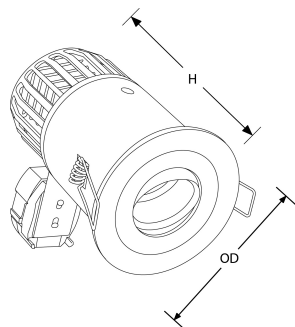

Product Description: EFD™ GU10 Adjustable Baffled Fire Rated Downlight

Completing the EFD™ range this adjustable, fire rated, baffled GU10 downlight has been designed to reduce direct glare from the light source. Available in matt white and white finish with black baffle.

SKU Code	Finish Colour
EN-DLM482MWB	Matt White
EN-DLM482WB	White

Line Drawing

Polar Curve

Colour

Product Features:

- Black baffle with recessed lamp reduces direct glare
- Adjustable up to 20°
- Lock ring for ease of lamp replacement
- Fibre based insulation coverable with insulation cap (included)
- Tested in 30, 60 & 90 min fire rated ceilings
- Fire tested with solid timber, joist and metal web joists
- 3 year warranty

Product Specs:

Input Voltage	240~240V AC	Input Frequency	50/60HZ
IP Rating	IP20	Lamp Base	GU10
Overall Diameter (mm)	95	Weight (Kg)	0.317
Height (mm)	135	Product Type	Downlights, Fire-Rated Downlight
Cutout Diameter (mm)	80-80		