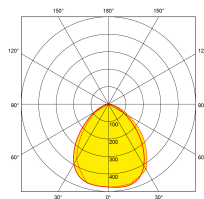

Product Description: Cosmos™ 150W IP65 Non Dimmable Highbay

Producing 130lm/W, Cosmos™ LED highbay provides over 65% energy savings compared to traditional technology. With a 90° beam angle as standard.

SKU Code	Wattage	Colour	Lumens	Lumens/Watt	Beam Angle	Finish Colour	SKU Type
EN-HBE150B/40	150	4000	19500	130	90	Black	Non Dimmable

Line Drawing

Polar Curve

Colour

Black

Feature & Benefits

- IP65 rated
- IK08 rated
- -20° to +35° ambient working temperature
- 5 Year Warranty

Product Specs:

Input Voltage	175~265V AC	Input Frequency	50/60HZ
Power Factor	0.9	IP Rating	IP65
Lifetime L70 (hrs)	50000hrs	IK Rating	IK08
Lamp Base	Other	Overall Diameter (mm)	295
Height (mm)	98	Product Type	Highbays
Operating Temp. (Min) °C	-20°C	Operating Temp. (Max) °C	50°C