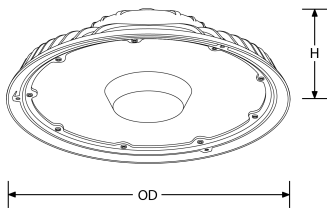

Product Description: Cosmos™ 150W IP65 Non Dimmable Highbay

Producing 130lm/W, Cosmos™ LED highbay provides over 65% energy savings compared to traditional technology. With a 90° beam angle as standard.

SKU Code	Wattage	Colour	Lumens	Lumens/Watt	Beam Angle	Finish Colour	SKU Type
EN-HBE150B/40	150	4000	19500	130	90	Black	Non Dimmable

Line Drawing

Polar Curve

Colour

Black

Feature & Benefits

- IP65 rated
- IK08 rated
- -20° to +35° ambient working temperature
- 5 Year Warranty

Product Specs:

Input Voltage	175~265V AC	Input Frequency	50/60HZ
Power Factor	0.9	IP Rating	IP65
Lifetime L70 (hrs)	50000hrs	IK Rating	IK08
Lamp Base	Other	Overall Diameter (mm)	295
Height (mm)	98	Product Type	Highbays
Operating Temp. (Min) °C	-20°C	Operating Temp. (Max) °C	50°C