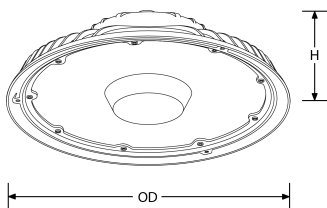

**Product Description:** Cosmos™ 200W IP65 Non Dimmable Highbay

Producing 130lm/W, Cosmos™ LED highbay provides over 65% energy savings compared to traditional technology. With a 90° beam angle as standard.

SKU Code	Wattage	Colour	Lumens	Lumens/Watt	Beam Angle	Finish Colour	SKU Type
EN-HBE200B/40	200	4000	26000	130	90	Black	Non Dimmable

**Line Drawing**

**Polar Curve**

**Colour**

Black

## Product Specs:

Input Voltage	175~265V AC	Input Frequency	50/60HZ
Power Factor	0.9	IP Rating	IP65
Lifetime L70 (hrs)	50000hrs	IK Rating	IK08
Lamp Base	Other	Overall Diameter (mm)	320
Height (mm)	98	Product Type	Highbays
Operating Temp. (Min) °C	-20°C	Operating Temp. (Max) °C	35°C