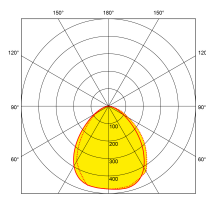

Polar Curve