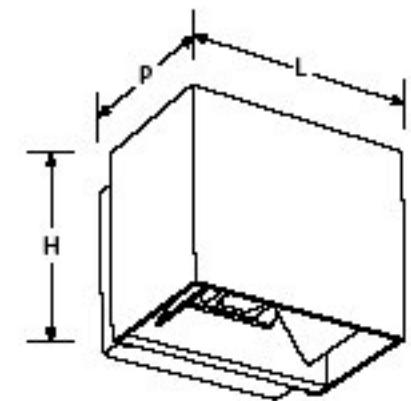

15° 30°

15° 30°

45° 60°

45° 60°

**NEW**

Cat. No.	Description	Watts	Colour	Lumens
EN-WL10*/40	Single	10W	4000K	1210lm
EN-WL18*/40	Twin	18W	4000K	1710lm

\*Add suffix **W** or **BLK** for White or Black finishes.

**EN-WL10**

(L) 120mm Length  
(H) 100mm Height  
(P) 98mm Projection

**EN-WL18**

(L) 242mm Length  
(H) 100mm Height  
(P) 98mm Projection