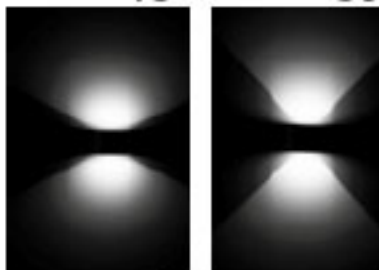

# Klay™

IP65 multi-directional wall light

High quality die cast aluminium body

Direct and indirect lighting

Adjustable reflectors allow for a range of symmetric and asymmetric beam angles

IP65 rated

IK06 Rated

15° 30°

15° 30°

45° 60°

45° 60°

**NEW**

Cat. No.	Description	Watts	Colour	Lumens
EN-WL10*/40	Single	10W	4000K	1210lm
EN-WL18*/40	Twin	18W	4000K	1710lm

\*Add suffix **W** or **BLK** for White or Black finishes.