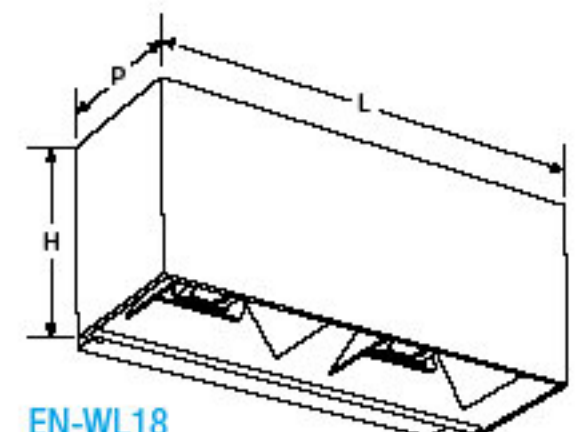

15° 30°

15° 30°

45° 60°

45° 60°

**NEW**

Cat. No.	Description	Watts	Colour	Lumens
EN-WL10*/40	Single	10W	4000K	1210lm
EN-WL18*/40	Twin	18W	4000K	1710lm

\*Add suffix **W** or **BLK** for White or Black finishes.

**EN-WL10**

(L) 120mm Length  
(H) 100mm Height  
(P) 98mm Projection

**EN-WL18**

(L) 242mm Length  
(H) 100mm Height  
(P) 98mm Projection