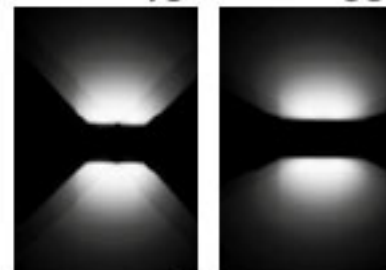

# Klay™

IP65 multi-directional wall light

High quality die cast aluminium body

Direct and indirect lighting

Adjustable reflectors allow for a range of symmetric and asymmetric beam angles

IP65 rated

IK06 Rated

15° 30°

15° 30°

45° 60°

45° 60°

**NEW**

Cat. No.	Description	Watts	Colour	Lumens
EN-WL10*/40	Single	10W	4000K	1210lm
EN-WL18*/40	Twin	18W	4000K	1710lm

\*Add suffix **W** or **BLK** for White or Black finishes.