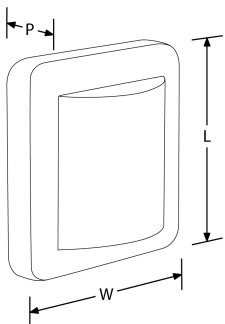

Product Description: WallE™ 4W Polycarbonate IP65 Square Wall Light

The WallE™ range of decorative polycarbonate LED fixtures has been designed to provide subtle accent lighting in both interior and exterior applications. Available with either an opal diffuser for general lighting, or eyelid variants for pathways. The range is made of fully corrosion resistant polycarbonate, ideal for both residential, commercial and coastal applications.

SKU Code	Wattage	Colour	Lumens	Lumens/Watt	Beam Angle	Finish Colour	SKU Type
EN-WL4/30	4	3000	240	60	120	Black	Non Dimmable
EN-WL4/40	4	4000	300	75	120	Black	Non Dimmable

Line Drawing

Polar Curve

Color

Product Features:

- IP65 black LED wall lights
- Wall and ceiling mountable
- Bezel sold separately
- 3 year warranty

Product Specs:

Input Voltage	220~240V AC	Input Frequency	50/60HZ
Power Factor	0.9	IP Rating	IP65
Lifetime L70 (hrs)	30000	IK Rating	IK10
Lamp Base	None	Width (mm)	140
Length (mm)	140	Weight (Kg)	0.224
Product Type	Wall Lights	Operating Temp. (Min) °C	-10°C
Operating Temp. (Max) °C	40°C		