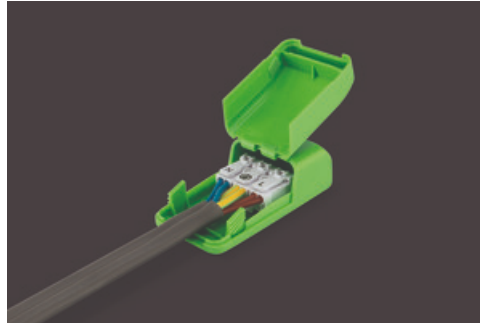

Standards & Approvals

Manufactured In Accordance To

CE Marked

Date code/Purchase order No.

WEEE Symbol

Certificate Of Conformity

Accredited Members

BS EN 60598-2-1, 2-2

Yes

Yes

yes

Available on request

LIA, ISO9001:2015, ISO14001:2015