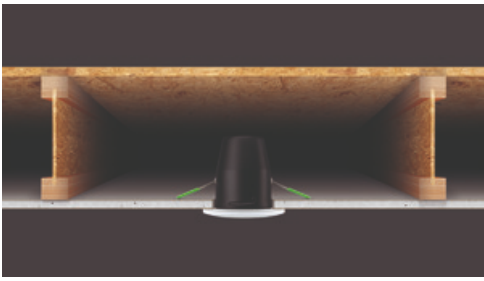

JCC Lighting LTD Innovation Centre, Beeding Close, Southern Cross Trading Estate, Bognor Regis, West Sussex PO22 9TS
Sales: 01243 838999 (8am to 5pm Monday to Friday) Fax: 01243 838998 | sales@jcc.co.uk | www.jcc.co.uk
Company Registration Number: 03044848 | VAT Number: 918544112

This document is uncontrolled if printed, all information is subject to change

Version 22 [20 Aug 2020]