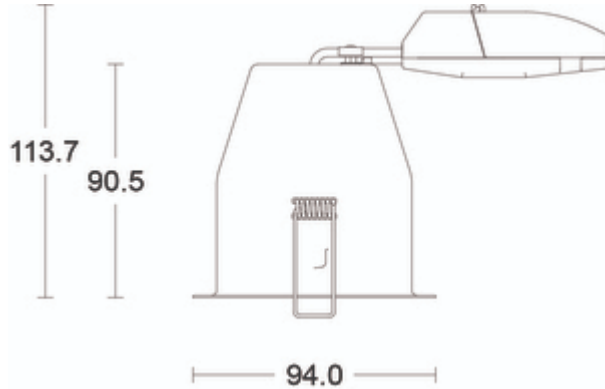

Standards & Approvals

Manufactured In Accordance To

CE Marked

Date code/Purchase order No.

WEEE Symbol

Certificate Of Conformity

Accredited Members

BS EN 60598-2-1, 2-2

Yes

Yes

yes

Available on request

LIA, ISO9001:2015, ISO14001:2015