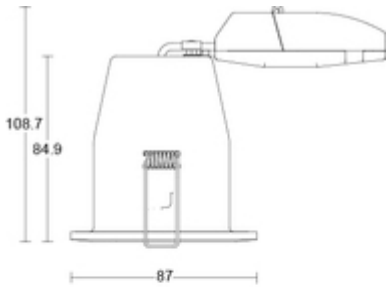

Standards & Approvals

Manufactured In Accordance To

CE Marked

Date code/Purchase order No.

WEEE Symbol

Certificate Of Conformity

Accredited Members

BS EN 60598-2-1, 2-2

Yes

Yes

yes

Available on request

LIA, ISO9001:2015, ISO14001:2015