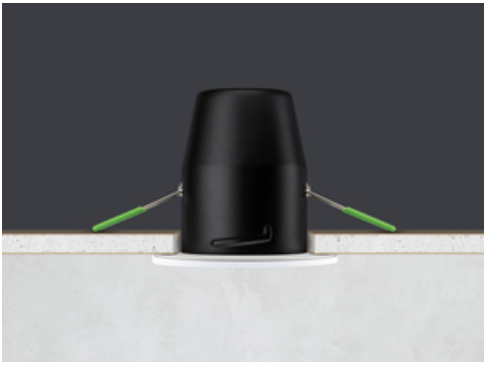

JCC Lighting LTD Innovation Centre, Beeding Close, Southern Cross Trading Estate, Bognor Regis, West Sussex PO22 9TS
Sales: 01243 838999 (8am to 5pm Monday to Friday) Fax: 01243 838998 | sales@jcc.co.uk | www.jcc.co.uk
Company Registration Number: 03044848 | VAT Number: 918544112

This document is uncontrolled if printed, all information is subject to change

Version 51 [20 Aug 2020]