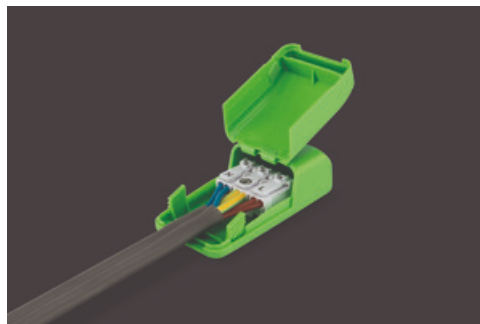

Standards & Approvals

Manufactured In Accordance To

CE Marked

Date code/Purchase order No.

WEEE Symbol

Certificate Of Conformity

Accredited Members

BS EN 60598-2-1, 2-2

Yes

Yes

yes

Available on request

LIA, ISO9001:2015, ISO14001:2015