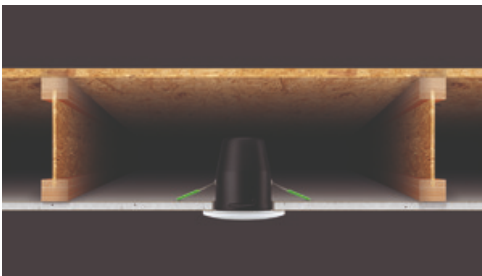

Standards & Approvals

Manufactured In Accordance To

CE Marked

Date code/Purchase order No.

WEEE Symbol

Certificate Of Conformity

Accredited Members

BS EN 60598-2-1, 2-2

Yes

Yes

yes

Available on request

LIA, ISO9001:2015, ISO14001:2015