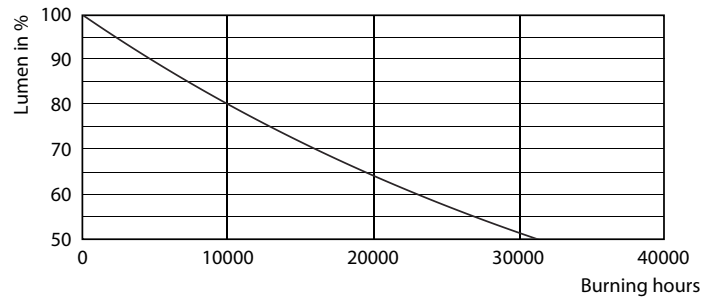

Product data

General Information	
Cap base	E14 [E14]
EU RoHS compliant	Yes
Nominal lifetime (nom.)	15000 h
Switching cycle	20,000X
Technical type	5-40W
Light Technical	
Colour Code	827 [CCT of 2,700 K]
Lamp Luminous Flux 25°C EL (Nom)	470 lm
Colour Designation	Warm white (WW)
Colour Temperature, horizontal (Nom)	2700 K
Lamp Luminous Efficacy EM (Nom)	94.00 lm/W
Colour consistency	<6
Colour Rendering Index,horiz (Nom)	80
LLMF at end of nominal lifetime (nom.)	70 %
Operating and Electrical	
Input frequency	50 to 60 Hz
Power (Rated) (Nom)	5 W

Photometric data

LEDbulb, Bulb A21 14W, 18W 2200-2700K

LEDbulb 40W E14 827 CL P45

LEDbulb 40W E14 827 CL B35

Classic filament LED candles and lustres

Lifetime

LEDbulb 40W E27 827 CL A60 D

LEDbulb 40W E27 827 CL A60 D