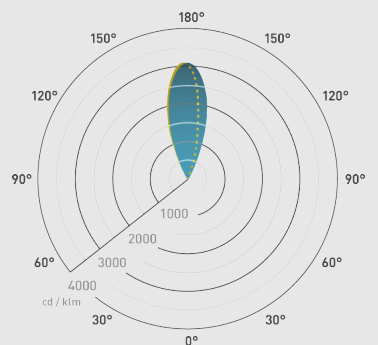

Beam angle: