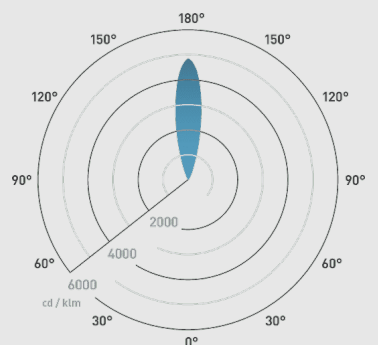

## Features & benefits

- 8W
- Coastal protected
- Mains voltage ground light
- 120mm cut out diameter
- A narrow beam angle of 20° for a more focused light
- High impact rating of IK08
- High light output of 610 lumens
- Low glare UGR <10

## Photometrics @ 25°C

Product code	Finish	W	Colour	Beam	lm	lm/W	lx @ 1m
GL045X30	Stainless steel	8.1W	3000K	20°	610	75	2924

## Beam angle: 20°

Ø125/117mm