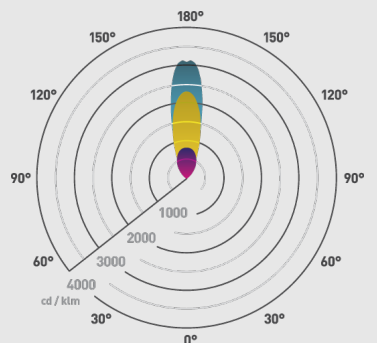

PHOTOMETRICS @ 25°C

Product code	Wattage	Colour	Beam angle	lm	lm/W	lx @ 1m
GL07D60X40	8.5W	4000K	60°	695	82	550
GL07D38X40	8.5W	4000K	38°	695	82	1620
GL07D24X40	8.5W	4000K	24°	695	82	2198
GL07D60X30	8.5W	3000K	60°	695	82	550
GL07D38X30	8.5W	3000K	38°	695	82	1620
GL07D24X30	8.5W	3000K	24°	695	82	2198
GL07D60X27	8.5W	2700K	60°	685	81	542
GL07D38X27	8.5W	2700K	38°	685	81	1596
GL07D24X27	8.5W	2700K	24°	685	81	2167

collingwoodled

GUARANTEE / WARRANTY

5 year extended warranty

FEATURES & BENEFITS

- Adjustable LED fittings
- High light output of 695 lumens
- Robust cable for outdoor use
- Straight to mains
- Installation tube included
- 10mm toughened glass, ideal for use in driveways

Beam angles: 24° 38° 60°

Ø185/180mm