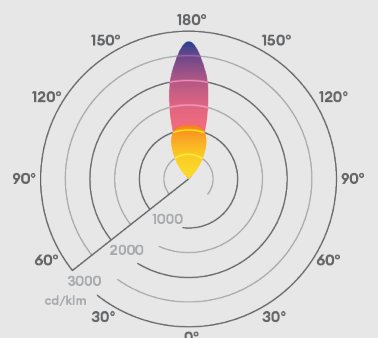

Photometrics @ 25°C

Product code	Finish	Feature I	Feature II	W	Colour	Beam	lm	lm/W
GLTMS119T30	Stainless steel 316	119mm cut-out	IK08	6W	3000K	34°	450	75
GLTMS147T30	Stainless steel 316	147mm cut-out	IK08	12W	3000K	34°	1200	100
GLTMF147T30	Stainless steel 316	147mm cut-out	IK08	12W	3000K	60°	1200	100
GLTMS165T30	Stainless steel 316	165mm cut-out	IK10	18W	3000K	34°	1600	89
GLTMF165T30	Stainless steel 316	165mm cut-out	IK10	18W	3000K	60°	1600	89
GLTMS193T30	Stainless steel 316	193mm cut-out	IK10	23W	3000K	34°	2300	100
GLTMS223T30	Stainless steel 316	223mm cut-out	IK10	30W	3000K	34°	3300	100

Beam angle: 34°