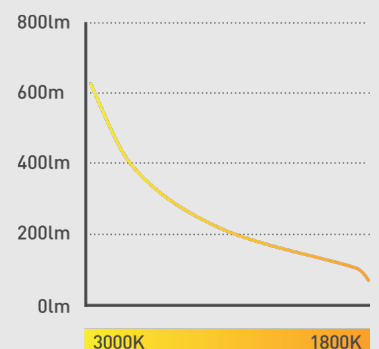

INSTALLATION INFORMATION

Install Connector Type	Easy-fit connector
Insulation Coverable	All insulation
Cut Out Size	Ø 64-72mm
Bathroom zone	1
Inrush Current	1.6A 0.026ms
Construction Material	Mild steel / VO rated plastic
Maximum ceiling thickness	40mm
Weight	267g
Maximum ambient temperature	40°C
SELV	Yes
Building regulations	Part B, C, E, P, L
Ceiling Joist Approvals	Solid timber, I-Joist, Metal Web
Electric Class [1, 2, 3]	2

PHOTOMETRICS @ 25°C

Product code	Wattage	Colour	Beam angle	lm	lm/W
DLE5435518	8W	1800K-3000K	55°	620lm	78lm/W
DLE5435518EM	8W	1800K-3000K	55°	620lm	78lm/W

WIRING INFORMATION

Cable / Flying Lead	0.24m
Cable Required for Connector	Push-fit terminal for: Twin & Earth [6242Y 2x1.5mm ²] or 3-core cable [R02V 3x1.5mm ²]
Type of Wiring Required	Parallel