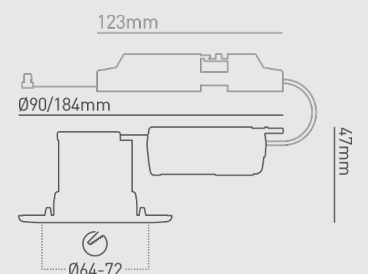

INSTALLATION INFORMATION

Install Connector Type	Easy-fit connector
Insulation Coverable	All insulation
Cut Out Size	Ø 64-72mm
Bathroom zone	1
Inrush Current	1.6A 0.026ms
Construction Material	Mild steel / VO rated plastic
Maximum ceiling thickness	40mm
Weight	267g
Maximum ambient temperature	40°C
SELV	Yes
Building regulations	Part B, C, E, P, L
Ceiling Joist Approvals	Solid timber, I-Joist, Metal Web
Electric Class [1, 2, 3]	2

PHOTOMETRICS @ 25°C

Product code	Wattage	Colour	Beam angle	lm	lm/W
DLE5435518	8W	1800K-3000K	55°	620lm	78lm/W
DLE5435518EM	8W	1800K-3000K	55°	620lm	78lm/W

WIRING INFORMATION

Cable / Flying Lead	0.24m
Cable Required for Connector	Push-fit terminal for: Twin & Earth [6242Y 2x1.5mm ²] or 3-core cable [R02V 3x1.5mm ²]
Type of Wiring Required	Parallel