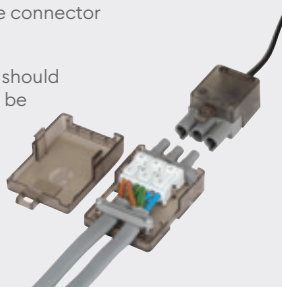

Switches are on the face of the product to allow choice after installation

CCT switch

Choose between 2700K, 3000K & 4000K

Bezel options

Wattage switch

Choose between 4.2W & 6W

Quick & easy installation

2-part first fix connector.

- First fix wiring whilst the luminaire is detached from the connector
- Loop in / loop out
- Quick maintenance should a downlight need to be disconnected / re-connected

Create a Dynamic Environment

Using the Collingwood residential portfolio.