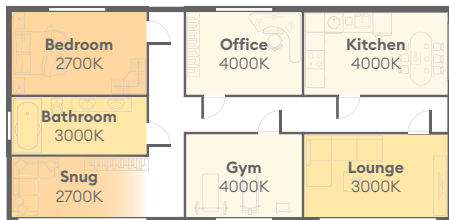

H2 Lite CSP

The all-in-1 solution

Product code : **DLT551500A** Bezels sold separately

Set the colour temperature

Use our CCT switch to choose the ideal colour for your installation