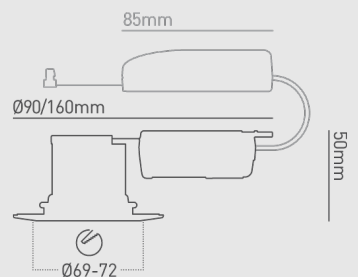

INSTALLATION INFORMATION

Install Connector Type	Push-fit terminal connector
Insulation Coverable	All insulation
Cut Out Size	Ø 69-72mm
Bathroom zone	1
Inrush Current	0.9A 0.04ms
Construction Material	Mild steel / VO rated plastic insulation protector built in
Maximum ceiling thickness	40mm
Weight	246g
Maximum ambient temperature	40°C
SELV	Yes
Building regulations	Part B, C, E, P, L
Electric Class (1, 2, 3)	2

FEATURES & BENEFITS

- 106lm/W+
- Slimline twist & lock bezels (sold separately)
- Shallow depth of 50mm
- Insulation coverable
- Push-fit terminal connector included
- Only 5.2W
- Flexible driver position for easy installation
- Mains dimmable

PHOTOMETRICS @ 25°C

Product code	Feature I	Wattage	Colour	Beam angle	lm	lm/W	lx @ 1m
DLT4353840	Non-emergency	5.2W	4000K	38°	580	112	1237
DLT4357040	Non-emergency	5.2W	4000K	70°	580	112	496
DLT4353830	Non-emergency	5.2W	3000K	38°	550	106	1173
DLT4357030	Non-emergency	5.2W	3000K	70°	550	106	462
DLT4353840EM	Emergency	5.2W	4000K	38°	580	112	1237
DLT4357040EM	Emergency	5.2W	4000K	70°	580	112	1237
DLT4353830EM	Emergency	5.2W	3000K	38°	550	106	1173
DLT4357030EM	Emergency	5.2W	3000K	70°	550	106	462
DLE4353830D	DALI	5.2W	3000K	38°	550	106	1173
DLE4353840D	DALI	5.2W	4000K	38°	580	112	1237
DLE4357030D	DALI	5.2W	3000K	70°	550	106	462
DLE4357040D	DALI	5.2W	4000K	70°	580	112	496

WIRING INFORMATION

Cable / Flying Lead	0.15m
Cable Required for Connector	Push-fit terminal for: Twin & Earth (6242Y 2x1.5mm ²) or 3-core cable (R02V 3x1.5mm ²)
Type of Wiring Required	Parallel

Beam angles: 38° 70°