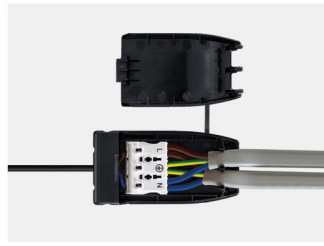

DOWNLIGHTS SPECIFICATION SHEET