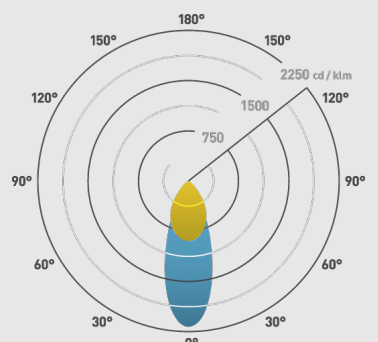

Beam angles: 38° 70°