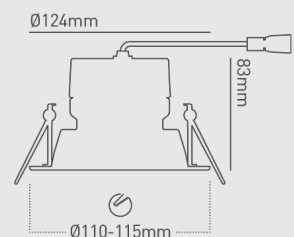

FEATURES & BENEFITS

Colour switchable, via a switch rear of the downlight

Fire-rated in both I-joint and solid timber ceilings

20° adjustable downlight to adjust direction of light

Available in mains dimming, DALI or 1-10V

Compatible with magnetic reflectors, sold separately

Low glare with a UGR of 21

Up to 101lm/W for low lifetime running costs

Plug & play connector for simple installation

Emergency version available

Supplied with a silver reflector for optimum performance and low glare