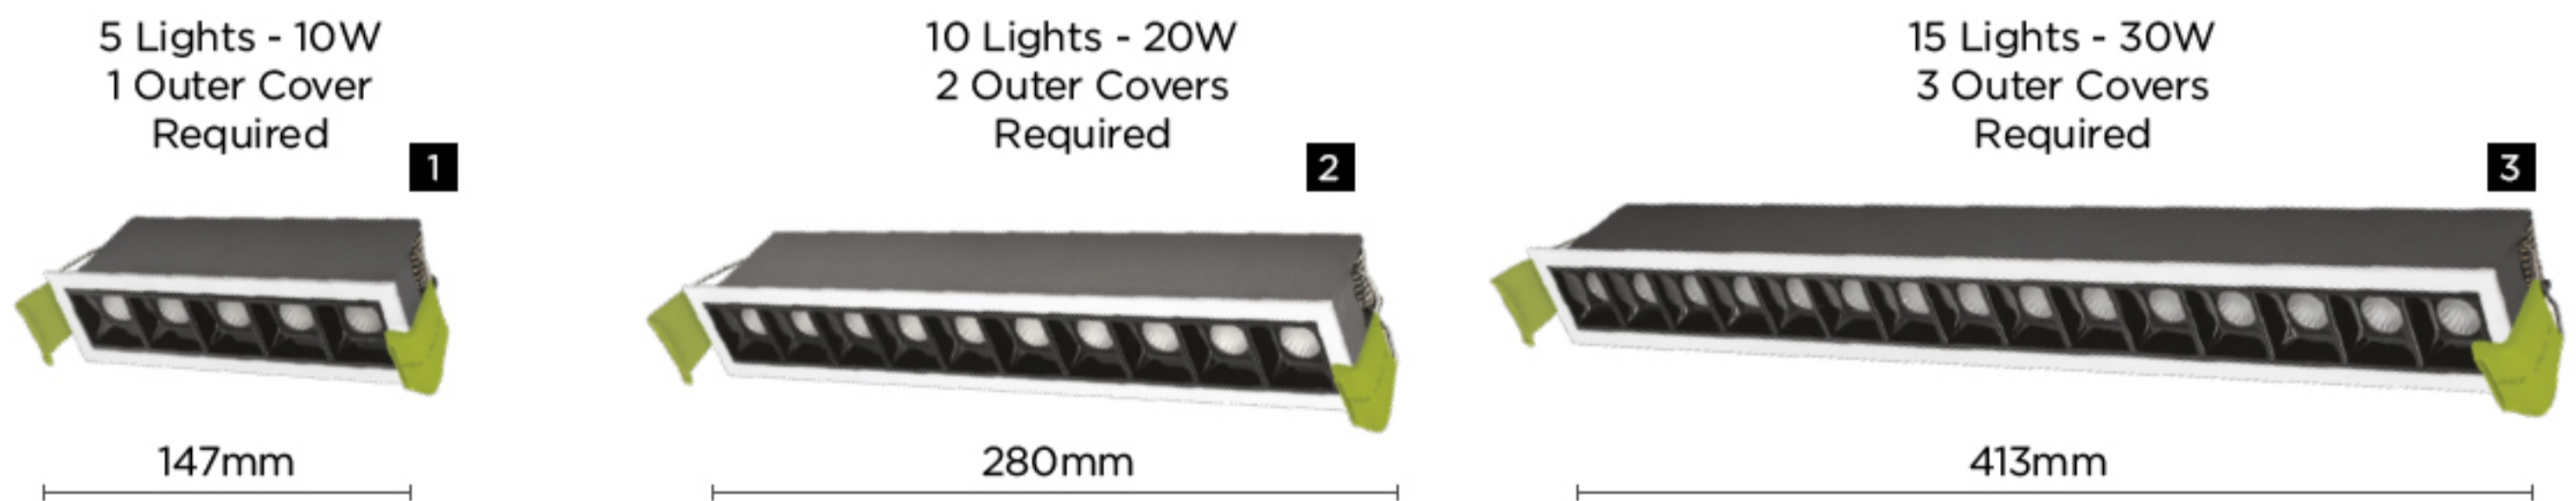

TRACELUX

Product Code	Cut-out mm	Watts W	Total Lumens lm	Lumens per Watt	Number of Lights	Outer Cover	IP Rating	Length	Beam Angle	Pic.
TRACELUX										3 year warranty
3000K DOWNLIGHTS										
NEW ILDLTR001	140 x 37mm	10W	760	76	5	1 Required	IP20	147mm	30°	1
NEW ILDLTR002	273 x 37mm	20W	1520	76	10	2 Required	IP20	280mm	30°	2
NEW ILDLTR003	405 x 37mm	30W	1890	76	15	3 Required	IP20	413mm	30°	3
4000K DOWNLIGHTS										
NEW ILDLTR004	140 x 37mm	10W	830	83	5	1 Required	IP20	147mm	30°	1
NEW ILDLTR005	273 x 37mm	20W	1660	83	10	2 Required	IP20	280mm	30°	2
NEW ILDLTR006	405 x 37mm	30W	2500	83	15	3 Required	IP20	413mm	30°	3