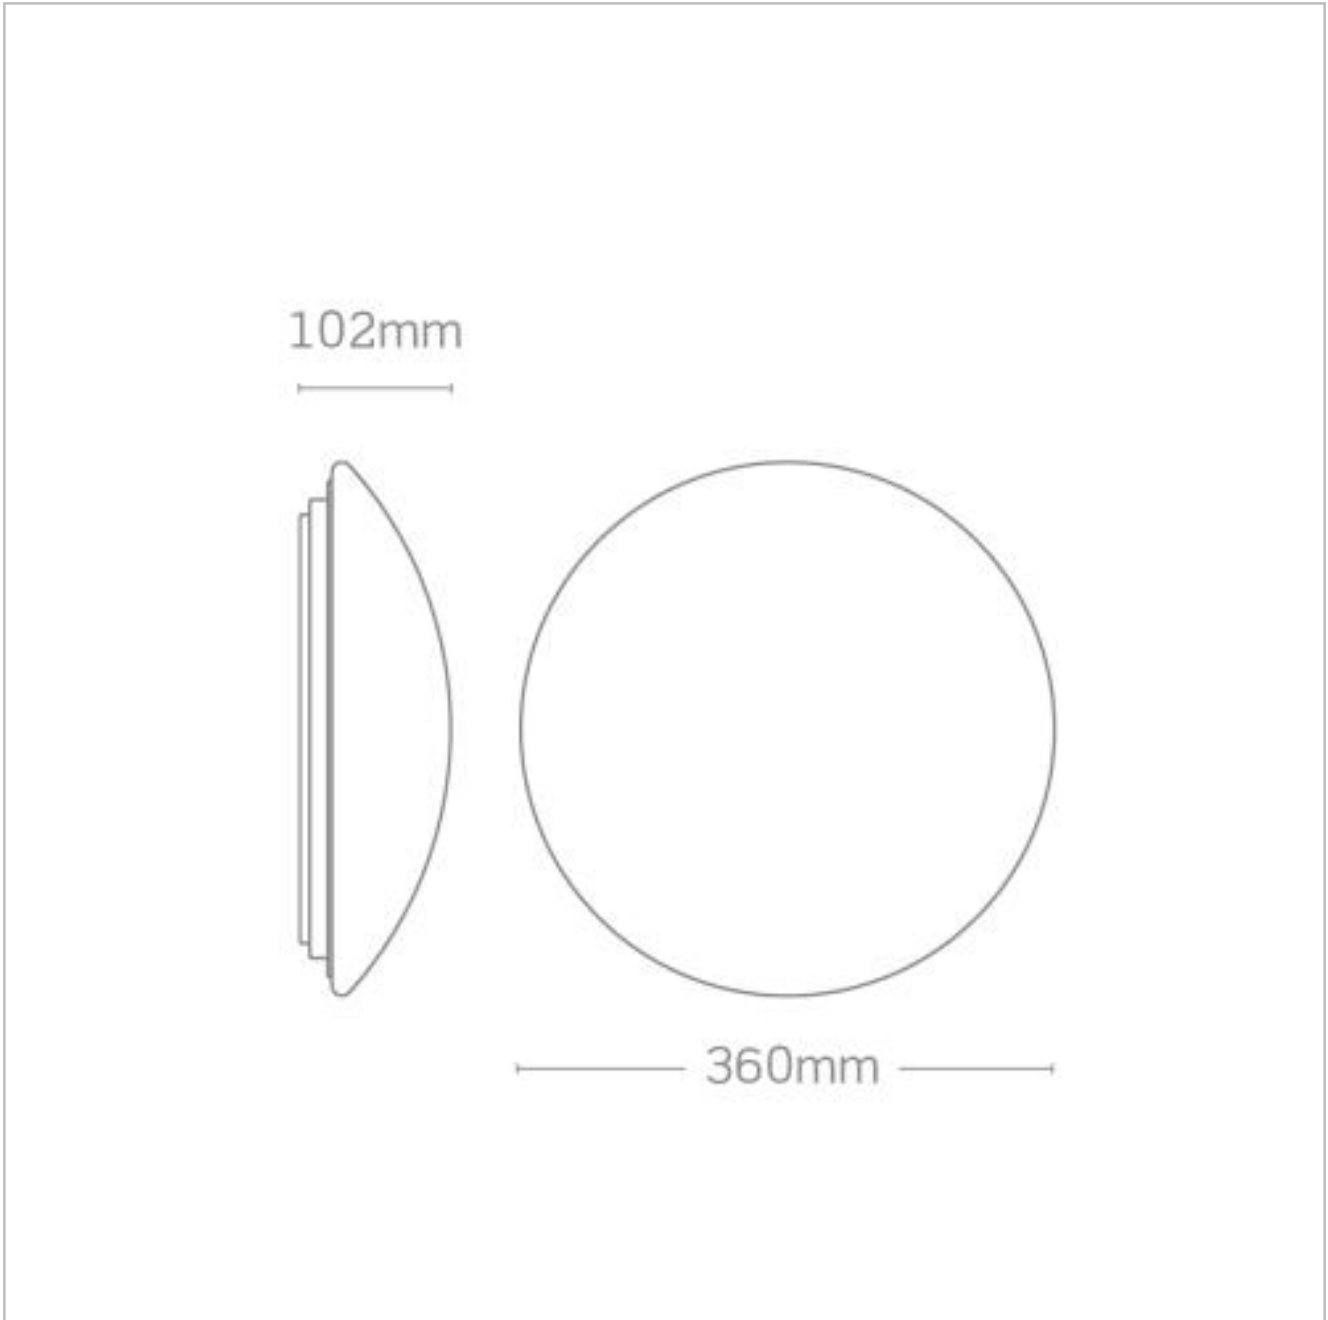

Batch Coded

yes

Accredited Members

LIA, ISO9001:2015, ISO14001:2015

Datasheet generated from <https://www.electrika.cloud> on 22 March 2018 08:56:59

JCC Lighting

Innovation Centre, Beeding Close, Southern Cross

Trading Estate, Bognor Regis, West Sussex, PO22 9TS

Company Registration Number: 03044848 | VAT Number: 918544112

T: 01243 838999 | F: 01243 838998 | sales@jcc.co.uk | www.jcc.co.uk