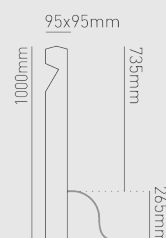

FEATURES

IP rating	IP65
Colour flexibility	Fixed colour
Input	350mA / 700mA
LED Lifetime	70,000h L70 B10
SDCM	3SDCM

INSTALLATION INFORMATION

Bathroom zone	1
Construction Material	Iroko wood
Weight	5800g
Maximum ambient temperature	35°C
Electric Class (1, 2, 3)	3

Three colour temperature options: 2700K, 3000K or 4000K

7-year warranty

PHOTOMETRICS @ 25°C

Product code	Feature I	Feature II	Feature III	Wattage	Colour	Beam angle	350mA			700mA		
							lm	lm/W	lx @ 1m	lm	lm/W	lx @ 1m
BL01DIB27	Single LED	Domed	Base cable entry	1W (350mA) 2W (700mA)	2700K	26°	70	70	204	120	60	337

WIRING INFORMATION

Cable / Flying Lead	1.8m (H05RN-F) rubberised cable (outside diameter: 6mm)
Type of Wiring Required	Series

LED DRIVERS

Product code	Input	SELV	Dimming	Bathroom zone	Min	Max
PLU/350 1-9	N/A	N/A	N/A	N/A	1	9
PLR/350 1-5	N/A	N/A	N/A	N/A	1	5
PLU/700 3-9	N/A	N/A	N/A	N/A	3	9

ACCESSORIES

BOL LED BRACKET
JB2 / JB4 / JB6
WCR 275 BLACK

Beam angle:

Recessed mount

Surface mount