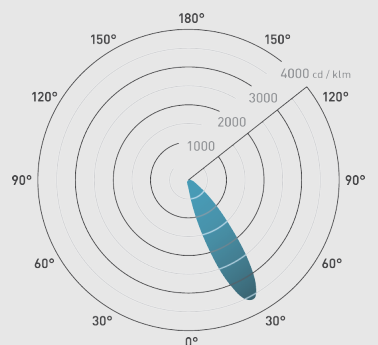

Beam angle:

Recessed mount

Surface mount