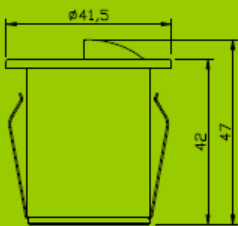

<b>either Nominal input current DC (mA)</b>	Luminaire with high power LED	350mA
<b>Forward voltage max. (V)</b>		max 3.2VDC
<b>or Nominal input voltage AC (V)</b>	Luminaire with high power LED with current control	
<b>Nominal input voltage DC (V)</b>		
<b>or Nominal input voltage AC (V)</b>	Luminaire with high power LED with transformer	
<b>Frequency (Hz)</b>		
<b>Power max. (W)</b>		1W
<b>Dimming Range</b>		
<b>Ambient temperature Ta (C°)</b>		40
<b>Luminous flux typ. (lumen)</b>		110
<b>Lux (1m)</b>		
<b>Dominant wavelength (nm)</b>		
<b>Colour temperatur approx. (K)</b>		3000k,4000k,6000k
<b>Available Viewing angle (°)</b>		F=60°, S=20°
<b>Dimensions (lxbxh mm)</b>		D41.5X32X47MM
<b>Weight (g)</b>		
<b>Material</b>		Stainless Steel 316
<b>Shade</b>		Toughened Glass
<b>Power supply included?</b>		
<b>Protection degree</b>		IP68
<b>Details:</b>		
<b>Cable</b>		1.1m 24AWG cable
<b>Wiring</b>		
<b>ROHS COMPLIANT</b>		Accord
<b>Approvals</b>		CE ROHS