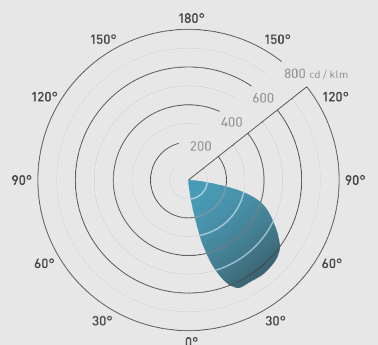

Beam angle:

Recessed mount

Surface mount