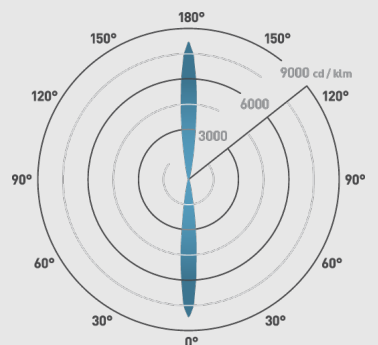

INSTALLATION INFORMATION

Cut Out Size	Ø 20mm
Bathroom zone	1
Construction Material	Anodised aluminium
Weight	200g
Maximum ambient temperature	35°C
Electric Class [1, 2, 3]	3

PHOTOMETRICS @ 25°C

Product code	Wattage	Colour	Beam angle	lm	lm/W	lx @ 1m
MC020 S NW	2W	4000K	12°	140	70	1485
MC020 S WW	2W	3000K	12°	110	55	1466
MC020 S 27	2W	2700K	12°	107	54	1425
MC020 S AMBER	2W	Amber	12°	-	-	-
MC020 S BLUE	2W	Blue	12°	-	-	-
MC020 S GREEN	2W	Green	12°	-	-	-
MC020 S RED	2W	Red	12°	-	-	-

Quality brushed aluminium finish

Requires 20mm drill bit

Beam angle: 12°

33x33/29.5mm