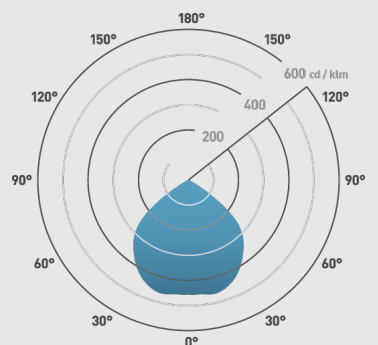

WALL LIGHTS SPECIFICATION SHEET

MC050

Straight to mains, decorative wall light

FEATURES

IP rating	IP65
Colour flexibility	Fixed colour
Tilttable	No
Dimmable	No
Input	220-240V 50/60Hz
LED Lifetime	70,000h L70 B10
CRI	>80Ra
SDCM	3SDCM

INSTALLATION INFORMATION

Bathroom zone	2
Inrush Current	9A 0.8ms
Construction Material	Anodised aluminium
Weight	0.9kg
Maximum ambient temperature	35°C
Electric Class [1, 2, 3]	1

PHOTOMETRICS @ 25°C

Product code	Finish	Wattage	Colour	Beam angle	lm	lm/W	lx @ 1m
MC050 NW	Silver	6.5W	4000K	110°	312	48	163
MC050 WW	Silver	6.5W	3000K	110°	243	37	118
MC050 27	Silver	6.5W	2700K	110°	236	36	158

FEATURES & BENEFITS

Complete with wall fixings and waterproof crimp connectors

Integral LED light for decorative effect (MC050)

Equivalent to 35W halogen

Light source
energy efficiency:

Beam angle: 110°

156mm