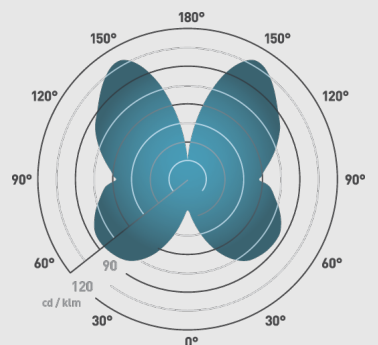

Small, discreet and low glare decorative LED light

Beam angle:

Ø30mm