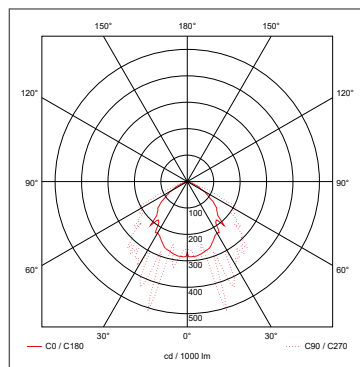

Open Areas

Mounting Height	Axial/Wall	Axial/Axial	Transverse/Axial	Transverse/Transverse	Transverse/Wall
2.0m	2.5	6.5	6	5.5	2
2.5m	3	7	6.5	5.5	2
3.0m	3	7	6.5	6	2.5

Illuminance values based on a maintenance factor of 0.8

Emergency (AC)