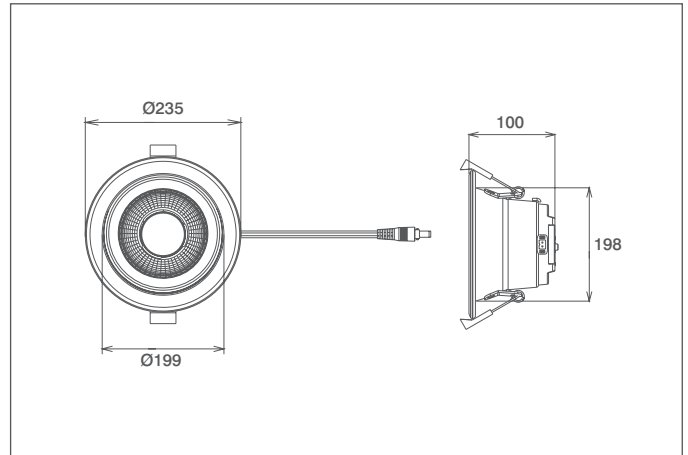

### General Information

Dimensions (mm)	115 (Dia.) x 67 (D)
Materials	Bezel: Powdercoated Aluminium; Diffuser & Housing: Polycarbonate
Finish	White (RAL 9016)
Product Weight (Kg)	0.21
Cutout Diameter (mm)	90
Recess Depth (mm)	67
Ingress Protection	IP54
Maximum Ceiling Thickness (mm)	20
Warranty (Years)	5

### General Information

Dimensions (mm)	170 (Dia.) x 86 (D)
Materials	Bezel: Powdercoated Aluminium; Diffuser & Housing: Polycarbonate
Finish	White (RAL 9016)
Product Weight (Kg)	0.26
Cutout Diameter (mm)	140
Recess Depth (mm)	86
Ingress Protection	IP54
Maximum Ceiling Thickness (mm)	20
Warranty (Years)	5

### General Information

Dimensions (mm)	190 (Dia.) x 90 (D)
Materials	Bezel: Powdercoated Aluminium; Diffuser & Housing: Polycarbonate
Finish	White (RAL 9016)
Product Weight (Kg)	0.36
Cutout Diameter (mm)	160
Recess Depth (mm)	90
Ingress Protection	IP54
Maximum Ceiling Thickness (mm)	20
Warranty (Years)	5

### General Information

Dimensions (mm)	235 (Dia.) x 100 (D)
Materials	Bezel: Powdercoated Aluminium; Diffuser & Housing: Polycarbonate
Finish	White (RAL 9016)
Product Weight (Kg)	0.52
Cutout Diameter (mm)	200
Recess Depth (mm)	100
Ingress Protection	IP54
Maximum Ceiling Thickness (mm)	20
Warranty (Years)	5