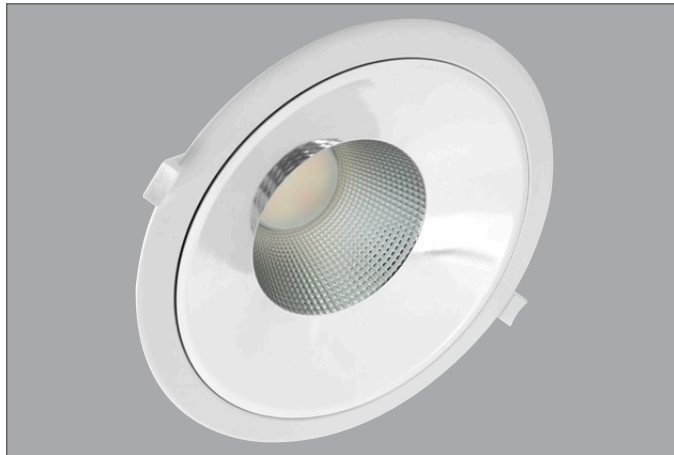

General Information

Dimensions (mm)	190 (Dia.) x 90 (D)
Materials	Bezel: Powdercoated Aluminium; Diffuser & Housing: Polycarbonate
Finish	White (RAL 9016)
Product Weight (Kg)	0.36
Cutout Diameter (mm)	160
Recess Depth (mm)	90
Ingress Protection	IP54
Maximum Ceiling Thickness (mm)	20
Warranty (Years)	5

Luminaire Output

Colour Temperature (K)	3000	4000	6000
Typical Luminous Flux (lm)	1900	2100	1980
Efficacy (lm/W)	106	118	110
Beam Angle (°)	60		
Colour Rendering Index (CRI)	>80		
Flicker Free	Yes		
LED Lifetime (L70) (Hours)	50000		

Dimming Information

Dimmable	Yes
Dimming Format	Triac

Supply & Power Information

Input Voltage & Frequency (V~ / Hz)	200-240 50/60
Safety Class	II
Circuit Wattage (W)	18
LED Wattage (W)	18
Input Current (mA)	90
Inrush Current	2.18A (135µs)
Power Factor	>0.9
Driver Information	Remote Driver Supplied
Operating Temperature (°C)	-20 to +45
Maximum Critical Temperature (°C)	+90

Compatible Accessories

- OVCGMF0003 - 240V~ 12.7-33.7W 3 in 1 Multi-function Dimmable Constant Current LED Driver
- OVEMCG50 - 3 Hour Emergency Pack
- OVEMCG50ST - 3 Hour Self-Test Emergency Pack