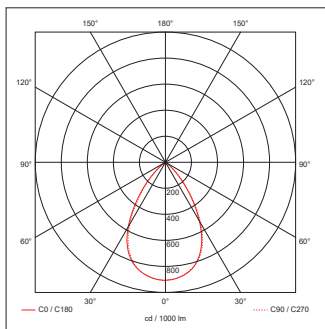

Compatible Accessories

- OVCGMF0003 - 240V~ 12.7-33.7W 3 in 1 Multi-function Dimmable Constant Current LED Driver
- OVEMCG50 - 3 Hour Emergency Pack
- OVEMCG50ST - 3 Hour Self-Test Emergency Pack