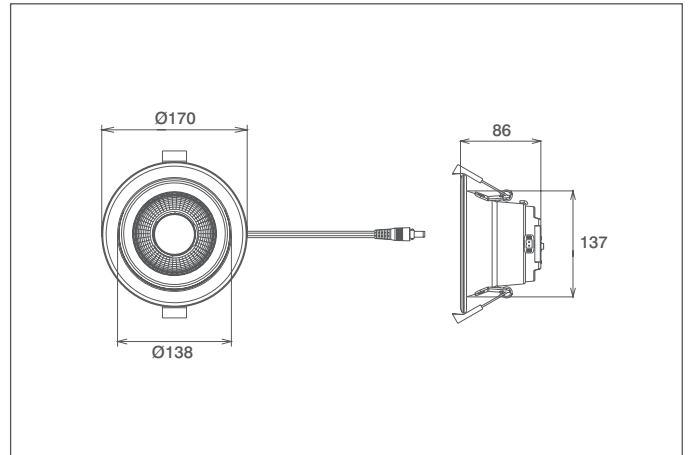

### General Information

Dimensions (mm)	115 (Dia.) x 67 (D)
Materials	Bezel: Powdercoated Aluminium; Diffuser & Housing: Polycarbonate
Finish	White (RAL 9016)
Product Weight (Kg)	0.21
Cutout Diameter (mm)	90
Recess Depth (mm)	67
Ingress Protection	IP54
Maximum Ceiling Thickness (mm)	20
Warranty (Years)	5

### General Information

Dimensions (mm)	170 (Dia.) x 86 (D)
Materials	Bezel: Powdercoated Aluminium; Diffuser & Housing: Polycarbonate
Finish	White (RAL 9016)
Product Weight (Kg)	0.26
Cutout Diameter (mm)	140
Recess Depth (mm)	86
Ingress Protection	IP54
Maximum Ceiling Thickness (mm)	20
Warranty (Years)	5

### General Information

Dimensions (mm)	190 (Dia.) x 90 (D)
Materials	Bezel: Powdercoated Aluminium; Diffuser & Housing: Polycarbonate
Finish	White (RAL 9016)
Product Weight (Kg)	0.36
Cutout Diameter (mm)	160
Recess Depth (mm)	90
Ingress Protection	IP54
Maximum Ceiling Thickness (mm)	20
Warranty (Years)	5

### General Information

Dimensions (mm)	235 (Dia.) x 100 (D)
Materials	Bezel: Powdercoated Aluminium; Diffuser & Housing: Polycarbonate
Finish	White (RAL 9016)
Product Weight (Kg)	0.52
Cutout Diameter (mm)	200
Recess Depth (mm)	100
Ingress Protection	IP54
Maximum Ceiling Thickness (mm)	20
Warranty (Years)	5