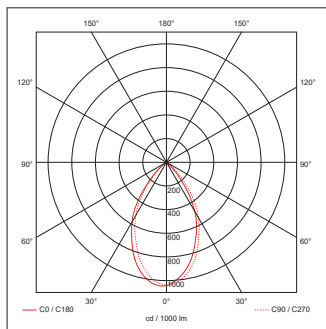

Compatible Accessories

- OVCGMF0003 - 240V~ 12.7-33.7W 3 in 1 Multi-function Dimmable Constant Current LED Driver
- OVEMCG50 - 3 Hour Emergency Pack
- OVEMCG50ST - 3 Hour Self-Test Emergency Pack