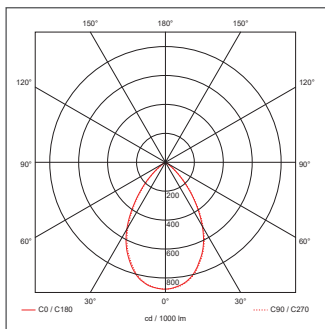

Compatible Accessories

- OVCGMF0003 - 240V~ 12.7-33.7W 3 in 1 Multi-function Dimmable Constant Current LED Driver
- OVEMCG50 - 3 Hour Emergency Pack
- OVEMCG50ST - 3 Hour Self-Test Emergency Pack