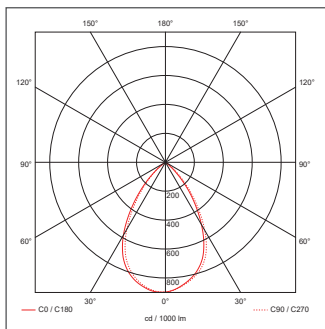

Compatible Accessories

- OVCGMF0003 - 240V~ 12.7-33.7W 3 in 1 Multi-function Dimmable Constant Current LED Driver
- OVEMCG50 - 3 Hour Emergency Pack
- OVEMCG50ST - 3 Hour Self-Test Emergency Pack