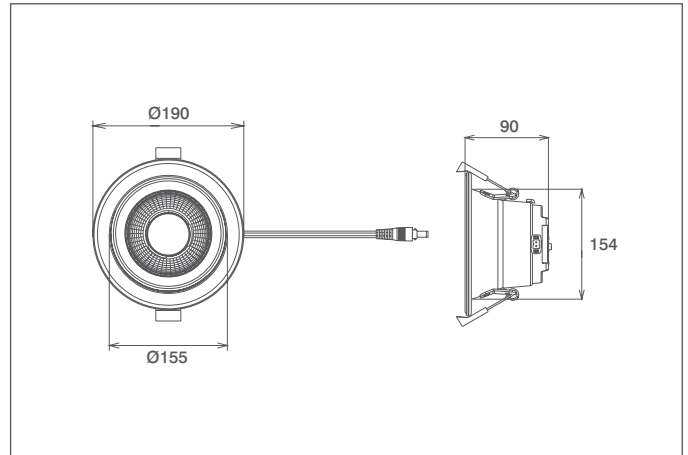

### General Information

Dimensions (mm)	115 (Dia.) x 67 (D)
Materials	Bezel: Powdercoated Aluminium; Diffuser & Housing: Polycarbonate
Finish	White (RAL 9016)
Product Weight (Kg)	0.21
Cutout Diameter (mm)	90
Recess Depth (mm)	67
Ingress Protection	IP54
Maximum Ceiling Thickness (mm)	20
Warranty (Years)	5

### General Information

Dimensions (mm)	170 (Dia.) x 86 (D)
Materials	Bezel: Powdercoated Aluminium; Diffuser & Housing: Polycarbonate
Finish	White (RAL 9016)
Product Weight (Kg)	0.26
Cutout Diameter (mm)	140
Recess Depth (mm)	86
Ingress Protection	IP54
Maximum Ceiling Thickness (mm)	20
Warranty (Years)	5

### General Information

Dimensions (mm)	190 (Dia.) x 90 (D)
Materials	Bezel: Powdercoated Aluminium; Diffuser & Housing: Polycarbonate
Finish	White (RAL 9016)
Product Weight (Kg)	0.36
Cutout Diameter (mm)	160
Recess Depth (mm)	90
Ingress Protection	IP54
Maximum Ceiling Thickness (mm)	20
Warranty (Years)	5