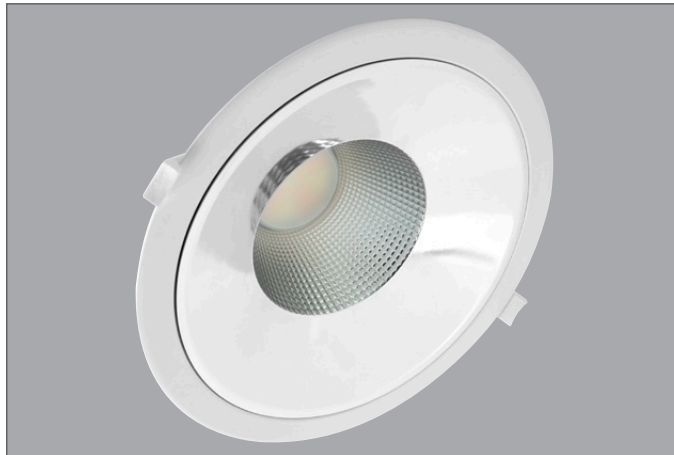

General Information

Dimensions (mm)	235 (Dia.) x 100 (D)
Materials	Bezel: Powdercoated Aluminium; Diffuser & Housing: Polycarbonate
Finish	White (RAL 9016)
Product Weight (Kg)	0.52
Cutout Diameter (mm)	200
Recess Depth (mm)	100
Ingress Protection	IP54
Maximum Ceiling Thickness (mm)	20
Warranty (Years)	5

Luminaire Output

Colour Temperature (K)	3000	4000	6000
Typical Luminous Flux (lm)	2550	2720	2600
Efficacy (lm/W)	102	109	104
Beam Angle (°)	60		
Colour Rendering Index (CRI)	>80		
Flicker Free	Yes		
LED Lifetime (L70) (Hours)	50000		

Dimming Information

Dimmable	Yes
Dimming Format	Triac

Supply & Power Information

Input Voltage & Frequency (V~ / Hz)	200-240 50/60
Safety Class	II
Circuit Wattage (W)	25
LED Wattage (W)	25
Input Current (mA)	130
Inrush Current	3.06A (224µs)
Power Factor	>0.9
Driver Information	Remote Driver Supplied
Operating Temperature (°C)	-20 to +45
Maximum Critical Temperature (°C)	+90

Compatible Accessories

- OVCGMF0003 - 240V~ 12.7-33.7W 3 in 1 Multi-function Dimmable Constant Current LED Driver
- OVEMCG50 - 3 Hour Emergency Pack
- OVEMCG50ST - 3 Hour Self-Test Emergency Pack