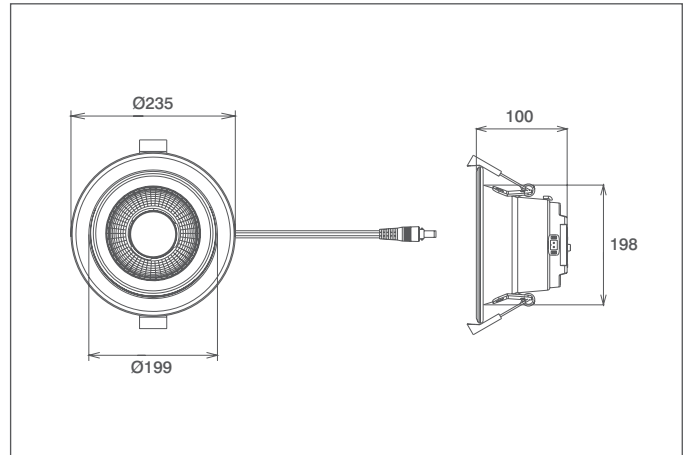

### General Information

Dimensions (mm)	190 (Dia.) x 90 (D)
Materials	Bezel: Powdercoated Aluminium; Diffuser & Housing: Polycarbonate
Finish	White (RAL 9016)
Product Weight (Kg)	0.36
Cutout Diameter (mm)	160
Recess Depth (mm)	90
Ingress Protection	IP54
Maximum Ceiling Thickness (mm)	20
Warranty (Years)	5

### General Information

Dimensions (mm)	235 (Dia.) x 100 (D)
Materials	Bezel: Powdercoated Aluminium; Diffuser & Housing: Polycarbonate
Finish	White (RAL 9016)
Product Weight (Kg)	0.52
Cutout Diameter (mm)	200
Recess Depth (mm)	100
Ingress Protection	IP54
Maximum Ceiling Thickness (mm)	20
Warranty (Years)	5