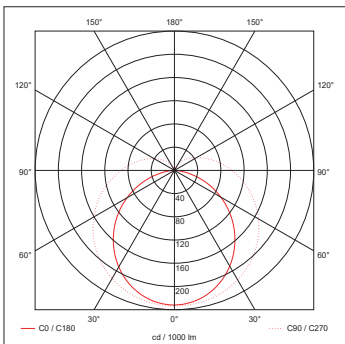

INCEPTOR® B-LITE

Technical Specification

Product Code: OV82120

Description: 28-40W 1200mm Multi-Current Linear LED Batten

General Information

Dimensions (mm)	1200 (L) x 63 (W) x 80 (D)
Materials	Base: Powdercoated Steel; Opaque Diffuser: Polycarbonate
Base Finish	White (RAL 9010)
Product Weight (Kg)	1.2
Ingress Protection	IP20
Impact Rating (IK)	08
Mounting	Ceiling or Wall
Warranty (Years)	5

Supply & Power Information

Input Voltage & Frequency (V~ / Hz)	200-240 50
Safety Class	I
Surge Protection Installed	
Circuit Wattage (W)	28/32/36/40
Input Current (A)	200
Inrush Current	0.2A (<0.5S)
Power Factor	>0.9
Operating Temperature (°C)	-20 to +45
Maximum Critical Temperature (°C)	+80
Input Terminations	3 Pole Push Fit Terminals

Luminaire Output

LED Wattage	28	32	36	40
Typical Luminous Flux	2940	3360	3780	4200
Efficacy	105	105	105	105
Circuit Wattage	28	32	36	40
Beam Angle (°)	120			
Colour Temperature (K)	4000			
Flicker Free	Yes			
Colour Rendering Index (CRI)	>80			
Energy Classification	F			
LED Lifetime (L70)	50000			

Dimming Information

Dimmable	No

28W

OVIA Limited, Scolmore House, Mariner, Lichfield Road Industrial Estate, Tamworth, Staffordshire, B79 7UL United Kingdom

T: +44 (0)1827 300640

E: sales@oviaUK.com | W: oviaUK.com