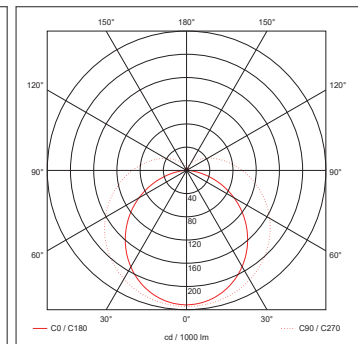

70W

OVIA Limited, Scolmore House, Mariner, Lichfield Road Industrial Estate, Tamworth, Staffordshire, B79 7UL United Kingdom

T: +44 (0)1827 300640

E: sales@oviaUK.com | W: oviaUK.com