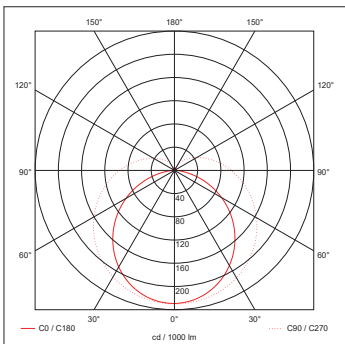

INCEPTOR® B-LITE

Technical Specification

Product Code: OV82150

Description: 42-60W 1500mm Multi-Current Linear LED Batten

General Information

Dimensions (mm)	1500 (L) x 63 (W) x 80 (D)
Materials	Base: Powdercoated Steel; Opaque Diffuser: Polycarbonate
Base Finish	White (RAL 9010)
Product Weight (Kg)	1.6
Ingress Protection	IP20
Impact Rating (IK)	08
Mounting	Ceiling or Wall
Warranty (Years)	5

Luminaire Output

LED Wattage	42	48	54	60
Typical Luminous Flux	4410	5040	5670	6300
Efficacy	105	105	105	105
Circuit Wattage	42	48	54	60
Beam Angle (°)	120			
Colour Temperature (K)	4000			
Flicker Free	Yes			
Colour Rendering Index (CRI)	>80			
Energy Classification	F			
LED Lifetime (L70)	50000			

Supply & Power Information

Input Voltage & Frequency (V~ / Hz)	200-240 50
Safety Class	I
Surge Protection Installed	
Circuit Wattage (W)	42/48/54/60
Input Current (A)	300
Inrush Current	0.3A (<0.5S)
Power Factor	>0.9
Operating Temperature (°C)	-20 to +45
Maximum Critical Temperature (°C)	+80
Input Terminations	3 Pole Push Fit Terminals

Dimming Information

Dimmable	No

42W

OVIA Limited, Scolmore House, Mariner, Lichfield Road Industrial Estate, Tamworth, Staffordshire, B79 7UL United Kingdom

T: +44 (0)1827 300640

E: sales@oviaUK.com | W: oviaUK.com