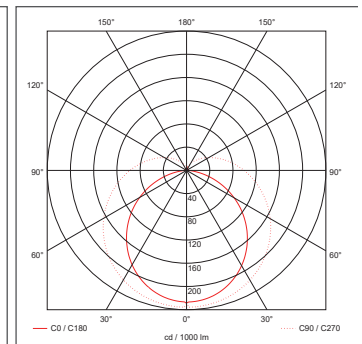

60W

OVIA Limited, Scolmore House, Mariner, Lichfield Road Industrial Estate, Tamworth, Staffordshire, B79 7UL United Kingdom

T: +44 (0)1827 300640

E: sales@oviaUK.com | W: oviaUK.com