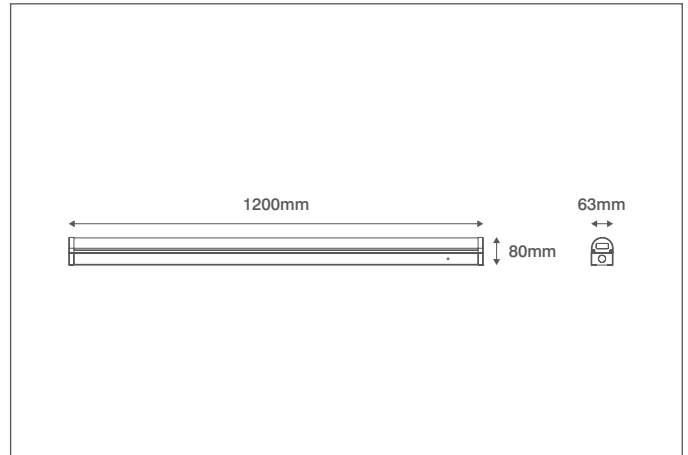

INCEPTOR® B-LITE

Technical Specification

Product Code: OV82120

Description: 28-40W 1200mm Multi-Current Linear LED Batten

General Information

Dimensions (mm)	1200 (L) x 63 (W) x 80 (D)
Materials	Base: Powdercoated Steel; Opaque Diffuser: Polycarbonate
Base Finish	White (RAL 9010)
Product Weight (Kg)	1.2
Ingress Protection	IP20
Impact Rating (IK)	08
Mounting	Ceiling or Wall
Warranty (Years)	5

E: sales@oviaUK.com | W: oviaUK.com

INCEPTOR® B-LITE

Technical Specification

Product Code: OV82150

Description: 42-60W 1500mm Multi-Current Linear LED Batten

General Information

Dimensions (mm)	1500 (L) x 63 (W) x 80 (D)
Materials	Base: Powdercoated Steel; Opaque Diffuser: Polycarbonate
Base Finish	White (RAL 9010)
Product Weight (Kg)	1.6
Ingress Protection	IP20
Impact Rating (IK)	08
Mounting	Ceiling or Wall
Warranty (Years)	5

E: sales@oviaUK.com | W: oviaUK.com

INCEPTOR® B-LITE

Technical Specification

Product Code: OV82180

Description: 50-70W 1800mm Multi-Current Linear LED Batten

General Information

Dimensions (mm)	1800 (L) x 63 (W) x 80 (D)
Materials	Base: Powdercoated Steel; Opaque Diffuser: Polycarbonate
Base Finish	White (RAL 9010)
Product Weight (Kg)	1.9
Ingress Protection	IP20
Impact Rating (IK)	08
Mounting	Ceiling or Wall
Warranty (Years)	5