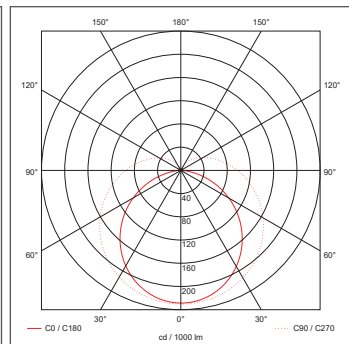

INCEPTOR® B-LITE

Technical Specification

Product Code: OV82180

Description: 50-70W 1800mm Multi-Current Linear LED Batten

General Information

Dimensions (mm)	1800 (L) x 63 (W) x 80 (D)
Materials	Base: Powdercoated Steel; Opaque Diffuser: Polycarbonate
Base Finish	White (RAL 9010)
Product Weight (Kg)	1.9
Ingress Protection	IP20
Impact Rating (IK)	08
Mounting	Ceiling or Wall
Warranty (Years)	5

Luminaire Output

LED Wattage	50	58	64	70
Typical Luminous Flux	5250	6090	6720	7350
Efficacy	105	105	105	105
Circuit Wattage	50	58	64	70
Beam Angle (°)	120			
Colour Temperature (K)	4000			
Flicker Free	Yes			
Colour Rendering Index (CRI)	>80			
Energy Classification	F			
LED Lifetime (L70)	50000			

Supply & Power Information

Input Voltage & Frequency (V~ / Hz)	200-240 50
Safety Class	I
Surge Protection Installed	
Circuit Wattage (W)	50/58/64/70
Input Current (A)	360
Inrush Current	0.36A (<0.5S)
Power Factor	>0.9
Operating Temperature (°C)	-20 to +45
Maximum Critical Temperature (°C)	+80
Input Terminations	3 Pole Push Fit Terminals

Dimming Information

Dimmable	No

58W

OVIA Limited, Scolmore House, Mariner, Lichfield Road Industrial Estate, Tamworth, Staffordshire, B79 7UL United Kingdom

T: +44 (0)1827 300640

E: sales@oviaUK.com | W: oviaUK.com