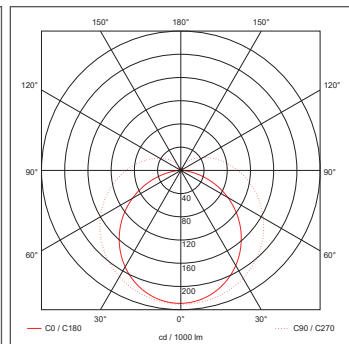

INCEPTOR® B-LITE

Technical Specification

Product Code: OV82150

Description: 42-60W 1500mm Multi-Current Linear LED Batten

General Information

Dimensions (mm)	1500 (L) x 63 (W) x 80 (D)
Materials	Base: Powdercoated Steel; Opaque Diffuser: Polycarbonate
Base Finish	White (RAL 9010)
Product Weight (Kg)	1.6
Ingress Protection	IP20
Impact Rating (IK)	08
Mounting	Ceiling or Wall
Warranty (Years)	5

Luminaire Output

LED Wattage	42	48	54	60
Typical Luminous Flux	4410	5040	5670	6300
Efficacy	105	105	105	105
Circuit Wattage	42	48	54	60
Beam Angle (°)	120			
Colour Temperature (K)	4000			
Flicker Free	Yes			
Colour Rendering Index (CRI)	>80			
Energy Classification	F			
LED Lifetime (L70)	50000			

Supply & Power Information

Input Voltage & Frequency (V~ / Hz)	200-240 50
Safety Class	I
Surge Protection Installed	
Circuit Wattage (W)	42/48/54/60
Input Current (A)	300
Inrush Current	0.3A (<0.5S)
Power Factor	>0.9
Operating Temperature (°C)	-20 to +45
Maximum Critical Temperature (°C)	+80
Input Terminations	3 Pole Push Fit Terminals

Dimming Information

Dimmable	No

48W

OVIA Limited, Scolmore House, Mariner, Lichfield Road Industrial Estate, Tamworth, Staffordshire, B79 7UL United Kingdom

T: +44 (0)1827 300640

E: sales@oviaUK.com | W: oviaUK.com