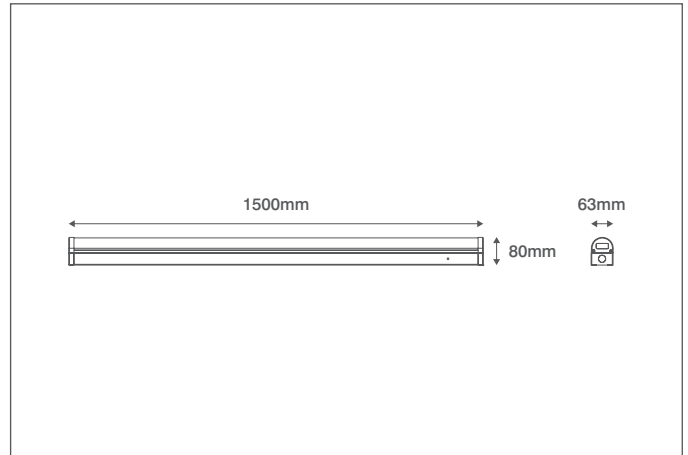

INCEPTOR® B-LITE

Technical Specification

Product Code: OV82120

Description: 28-40W 1200mm Multi-Current Linear LED Batten

General Information

Dimensions (mm)	1200 (L) x 63 (W) x 80 (D)
Materials	Base: Powdercoated Steel; Opaque Diffuser: Polycarbonate
Base Finish	White (RAL 9010)
Product Weight (Kg)	1.2
Ingress Protection	IP20
Impact Rating (IK)	08
Mounting	Ceiling or Wall
Warranty (Years)	5

Luminaire Output

LED Wattage	28	32	36	40
Typical Luminous Flux	2940	3360	3780	4200
Efficacy	105	105	105	105
Circuit Wattage	28	32	36	40
Beam Angle (°)	120			
Colour Temperature (K)	4000			
Flicker Free	Yes			
Colour Rendering Index (CRI)	>80			
Energy Classification	F			
LED Lifetime (L70)	50000			

E: sales@oviaUK.com | W: oviaUK.com

INCEPTOR® B-LITE

Technical Specification

Product Code: OV82150

Description: 42-60W 1500mm Multi-Current Linear LED Batten

General Information

Dimensions (mm)	1500 (L) x 63 (W) x 80 (D)
Materials	Base: Powdercoated Steel; Opaque Diffuser: Polycarbonate
Base Finish	White (RAL 9010)
Product Weight (Kg)	1.6
Ingress Protection	IP20
Impact Rating (IK)	08
Mounting	Ceiling or Wall
Warranty (Years)	5

E: sales@oviaUK.com | W: oviaUK.com

INCEPTOR® B-LITE

Technical Specification

Product Code: OV82180

Description: 50-70W 1800mm Multi-Current Linear LED Batten

General Information

Dimensions (mm)	1800 (L) x 63 (W) x 80 (D)
Materials	Base: Powdercoated Steel; Opaque Diffuser: Polycarbonate
Base Finish	White (RAL 9010)
Product Weight (Kg)	1.9
Ingress Protection	IP20
Impact Rating (IK)	08
Mounting	Ceiling or Wall
Warranty (Years)	5