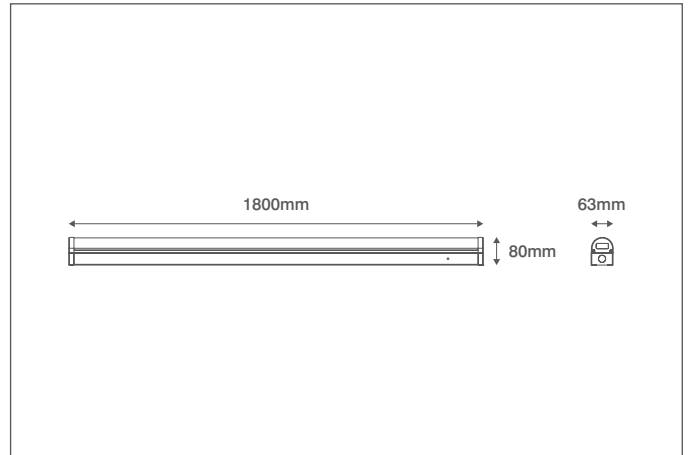

INCEPTOR® B-LITE

Technical Specification

Product Code: OV82120

Description: 28-40W 1200mm Multi-Current Linear LED Batten

General Information

Dimensions (mm)	1200 (L) x 63 (W) x 80 (D)
Materials	Base: Powdercoated Steel; Opaque Diffuser: Polycarbonate
Base Finish	White (RAL 9010)
Product Weight (Kg)	1.2
Ingress Protection	IP20
Impact Rating (IK)	08
Mounting	Ceiling or Wall
Warranty (Years)	5

E: sales@oviaUK.com | W: oviaUK.com

INCEPTOR® B-LITE

Technical Specification

Product Code: OV82150

Description: 42-60W 1500mm Multi-Current Linear LED Batten

General Information

Dimensions (mm)	1500 (L) x 63 (W) x 80 (D)
Materials	Base: Powdercoated Steel; Opaque Diffuser: Polycarbonate
Base Finish	White (RAL 9010)
Product Weight (Kg)	1.6
Ingress Protection	IP20
Impact Rating (IK)	08
Mounting	Ceiling or Wall
Warranty (Years)	5

E: sales@oviaUK.com | W: oviaUK.com

INCEPTOR® B-LITE

Technical Specification

Product Code: OV82180

Description: 50-70W 1800mm Multi-Current Linear LED Batten

General Information

Dimensions (mm)	1800 (L) x 63 (W) x 80 (D)
Materials	Base: Powdercoated Steel; Opaque Diffuser: Polycarbonate
Base Finish	White (RAL 9010)
Product Weight (Kg)	1.9
Ingress Protection	IP20
Impact Rating (IK)	08
Mounting	Ceiling or Wall
Warranty (Years)	5