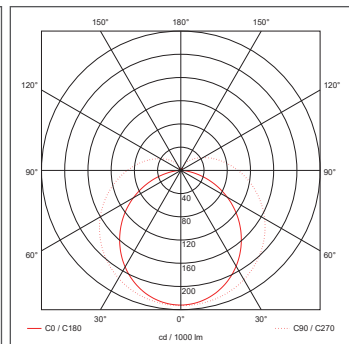

INCEPTOR® B-LITE

Technical Specification

Product Code: OV82120

Description: 28-40W 1200mm Multi-Current Linear LED Batten

General Information

Dimensions (mm)	1200 (L) x 63 (W) x 80 (D)
Materials	Base: Powdercoated Steel; Opaque Diffuser: Polycarbonate
Base Finish	White (RAL 9010)
Product Weight (Kg)	1.2
Ingress Protection	IP20
Impact Rating (IK)	08
Mounting	Ceiling or Wall
Warranty (Years)	5

Supply & Power Information

Input Voltage & Frequency (V~ / Hz)	200-240 50
Safety Class	I
Surge Protection Installed	
Circuit Wattage (W)	28/32/36/40
Input Current (A)	200
Inrush Current	0.2A (<0.5S)
Power Factor	>0.9
Operating Temperature (°C)	-20 to +45
Maximum Critical Temperature (°C)	+80
Input Terminations	3 Pole Push Fit Terminals

Luminaire Output

LED Wattage	28	32	36	40
Typical Luminous Flux	2940	3360	3780	4200
Efficacy	105	105	105	105
Circuit Wattage	28	32	36	40
Beam Angle (°)	120			
Colour Temperature (K)	4000			
Flicker Free	Yes			
Colour Rendering Index (CRI)	>80			
Energy Classification	F			
LED Lifetime (L70)	50000			

Dimming Information

Dimmable	No

32W

OVIA Limited, Scolmore House, Mariner, Lichfield Road Industrial Estate, Tamworth, Staffordshire, B79 7UL United Kingdom

T: +44 (0)1827 300640

E: sales@oviaUK.com | W: oviaUK.com