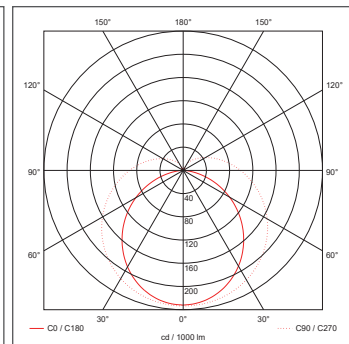

INCEPTOR® B-LITE

Technical Specification

Product Code: OV82120

Description: 28-40W 1200mm Multi-Current Linear LED Batten

General Information

Dimensions (mm)	1200 (L) x 63 (W) x 80 (D)
Materials	Base: Powdercoated Steel; Opaque Diffuser: Polycarbonate
Base Finish	White (RAL 9010)
Product Weight (Kg)	1.2
Ingress Protection	IP20
Impact Rating (IK)	08
Mounting	Ceiling or Wall
Warranty (Years)	5

Supply & Power Information

Input Voltage & Frequency (V~ / Hz)	200-240 50
Safety Class	I
Surge Protection Installed	
Circuit Wattage (W)	28/32/36/40
Input Current (A)	200
Inrush Current	0.2A (<0.5S)
Power Factor	>0.9
Operating Temperature (°C)	-20 to +45
Maximum Critical Temperature (°C)	+80
Input Terminations	3 Pole Push Fit Terminals

Luminaire Output

LED Wattage	28	32	36	40
Typical Luminous Flux	2940	3360	3780	4200
Efficacy	105	105	105	105
Circuit Wattage	28	32	36	40
Beam Angle (°)	120			
Colour Temperature (K)	4000			
Flicker Free	Yes			
Colour Rendering Index (CRI)	>80			
Energy Classification	F			
LED Lifetime (L70)	50000			

Dimming Information

Dimmable	No

36W

OVIA Limited, Scolmore House, Mariner, Lichfield Road Industrial Estate, Tamworth, Staffordshire, B79 7UL United Kingdom

T: +44 (0)1827 300640

E: sales@oviaUK.com | W: oviaUK.com