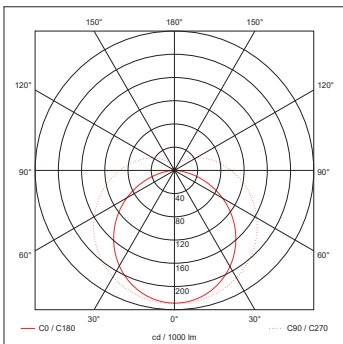

INCEPTOR® B-LITE

Technical Specification

Product Code: OV82180

Description: 50-70W 1800mm Multi-Current Linear LED Batten

General Information

Dimensions (mm)	1800 (L) x 63 (W) x 80 (D)
Materials	Base: Powdercoated Steel; Opaque Diffuser: Polycarbonate
Base Finish	White (RAL 9010)
Product Weight (Kg)	1.9
Ingress Protection	IP20
Impact Rating (IK)	08
Mounting	Ceiling or Wall
Warranty (Years)	5

Luminaire Output

LED Wattage	50	58	64	70
Typical Luminous Flux	5250	6090	6720	7350
Efficacy	105	105	105	105
Circuit Wattage	50	58	64	70
Beam Angle (°)	120			
Colour Temperature (K)	4000			
Flicker Free	Yes			
Colour Rendering Index (CRI)	>80			
Energy Classification	F			
LED Lifetime (L70)	50000			

Supply & Power Information

Input Voltage & Frequency (V~ / Hz)	200-240 50
Safety Class	I
Surge Protection Installed	
Circuit Wattage (W)	50/58/64/70
Input Current (A)	360
Inrush Current	0.36A (<0.5S)
Power Factor	>0.9
Operating Temperature (°C)	-20 to +45
Maximum Critical Temperature (°C)	+80
Input Terminations	3 Pole Push Fit Terminals

Dimming Information

Dimmable	No

50W

OVIA Limited, Scolmore House, Mariner, Lichfield Road Industrial Estate, Tamworth, Staffordshire, B79 7UL United Kingdom

T: +44 (0)1827 300640

E: sales@oviaUK.com | W: oviaUK.com