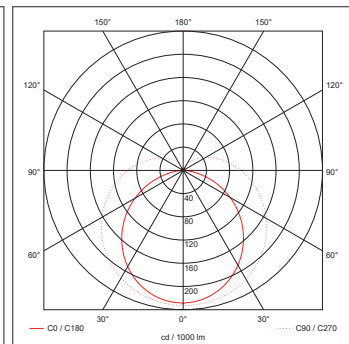

INCEPTOR® B-LITE

Technical Specification

Product Code: OV82150

Description: 42-60W 1500mm Multi-Current Linear LED Batten

General Information

Dimensions (mm)	1500 (L) x 63 (W) x 80 (D)
Materials	Base: Powdercoated Steel; Opaque Diffuser: Polycarbonate
Base Finish	White (RAL 9010)
Product Weight (Kg)	1.6
Ingress Protection	IP20
Impact Rating (IK)	08
Mounting	Ceiling or Wall
Warranty (Years)	5

Luminaire Output

LED Wattage	42	48	54	60
Typical Luminous Flux	4410	5040	5670	6300
Efficacy	105	105	105	105
Circuit Wattage	42	48	54	60
Beam Angle (°)	120			
Colour Temperature (K)	4000			
Flicker Free	Yes			
Colour Rendering Index (CRI)	>80			
Energy Classification	F			
LED Lifetime (L70)	50000			

Supply & Power Information

Input Voltage & Frequency (V~ / Hz)	200-240 50
Safety Class	I
Surge Protection Installed	
Circuit Wattage (W)	42/48/54/60
Input Current (A)	300
Inrush Current	0.3A (<0.5S)
Power Factor	>0.9
Operating Temperature (°C)	-20 to +45
Maximum Critical Temperature (°C)	+80
Input Terminations	3 Pole Push Fit Terminals

Dimming Information

Dimmable	No

54W

OVIA Limited, Scolmore House, Mariner, Lichfield Road Industrial Estate, Tamworth, Staffordshire, B79 7UL United Kingdom

T: +44 (0)1827 300640

E: sales@oviaUK.com | W: oviaUK.com