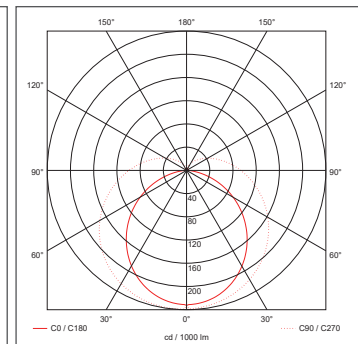

40W

OVIA Limited, Scolmore House, Mariner, Lichfield Road Industrial Estate, Tamworth, Staffordshire, B79 7UL United Kingdom

T: +44 (0)1827 300640

E: sales@oviaUK.com | W: oviaUK.com