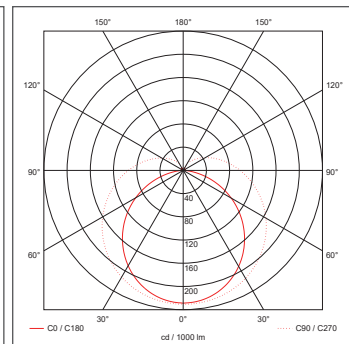

INCEPTOR® B-LITE

Technical Specification

Product Code: OV82180

Description: 50-70W 1800mm Multi-Current Linear LED Batten

General Information

Dimensions (mm)	1800 (L) x 63 (W) x 80 (D)
Materials	Base: Powdercoated Steel; Opaque Diffuser: Polycarbonate
Base Finish	White (RAL 9010)
Product Weight (Kg)	1.9
Ingress Protection	IP20
Impact Rating (IK)	08
Mounting	Ceiling or Wall
Warranty (Years)	5

Luminaire Output

LED Wattage	50	58	64	70
Typical Luminous Flux	5250	6090	6720	7350
Efficacy	105	105	105	105
Circuit Wattage	50	58	64	70
Beam Angle (°)	120			
Colour Temperature (K)	4000			
Flicker Free	Yes			
Colour Rendering Index (CRI)	>80			
Energy Classification	F			
LED Lifetime (L70)	50000			

Supply & Power Information

Input Voltage & Frequency (V~ / Hz)	200-240 50
Safety Class	I
Surge Protection Installed	
Circuit Wattage (W)	50/58/64/70
Input Current (A)	360
Inrush Current	0.36A (<0.5S)
Power Factor	>0.9
Operating Temperature (°C)	-20 to +45
Maximum Critical Temperature (°C)	+80
Input Terminations	3 Pole Push Fit Terminals

Dimming Information

Dimmable	No

64W

OVIA Limited, Scolmore House, Mariner, Lichfield Road Industrial Estate, Tamworth, Staffordshire, B79 7UL United Kingdom

T: +44 (0)1827 300640

E: sales@oviaUK.com | W: oviaUK.com