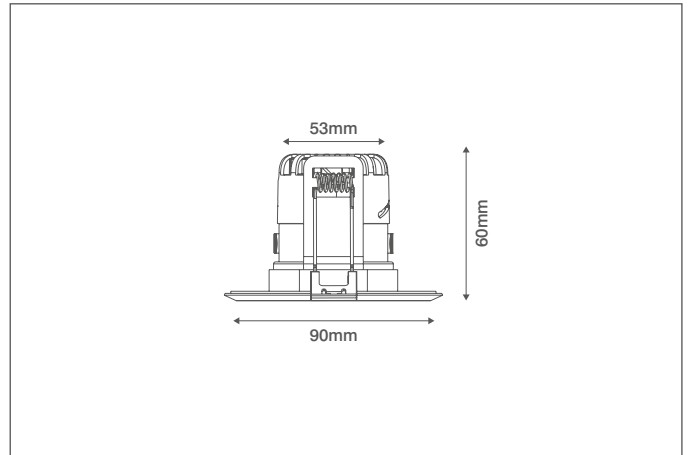

INCEPTOR® MILLI

Technical Specification

Product Code: OXM-AB

Luckinslive 436166466

Description: 4-6.4W Dimmable LED Downlight With CCT Switch IP65 Antique Brass

General Information

Dimensions (mm)	90 (Dia.) x 60(D)
Materials	Bezel: ABS (Plated or Powder Coated); Rear Frame: Steel; Rear Housing: Polycarbonate; Lens: Polycarbonate
Bezel Finish	Antique Brass
Product Weight (Kg)	0.22
Cutout Diameter Minimum (mm)	64
Cutout Diameter Maximum (mm)	75
Recess Depth (mm)	58
Ingress Protection	IP65
Impact Rating (IK)	IK05
Maximum Ceiling Thickness (mm)	37.5
Warranty (Years)	5