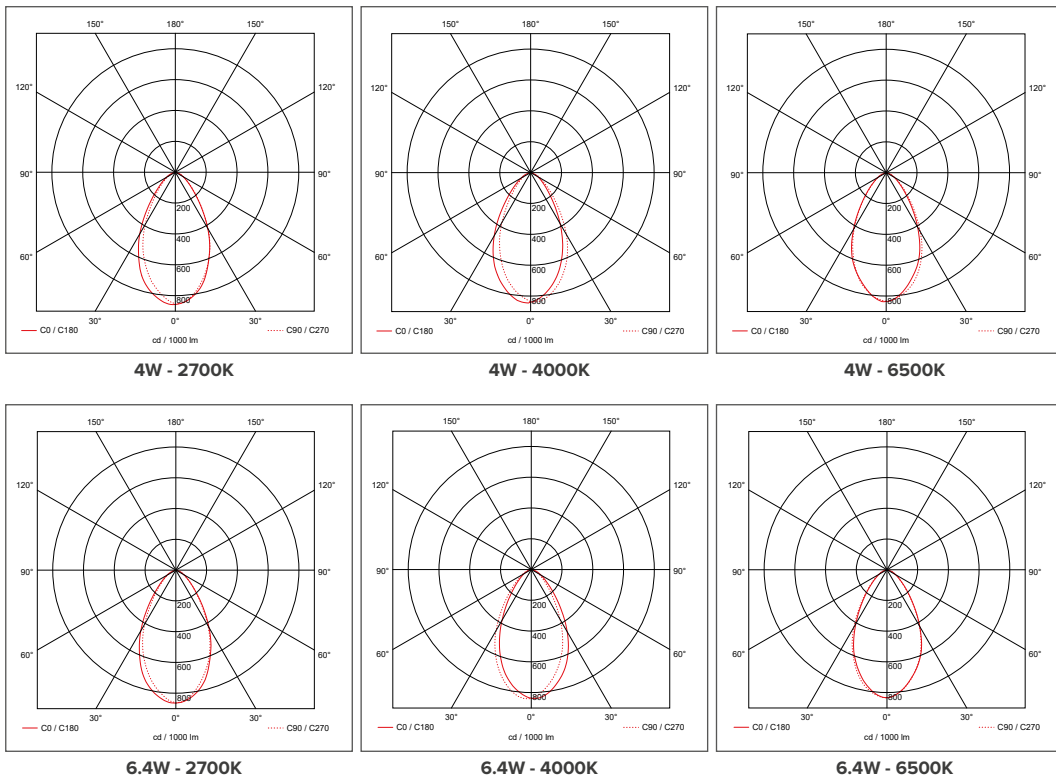

INCEPTOR® MILLI

Technical Specification

Product Code: OXM-AB

Luckinslive 436166466

Description: 4-6.4W Dimmable LED Downlight With CCT Switch IP65 Antique Brass

OVIA Limited, Scolmore House, Mariner, Lichfield Road Industrial Estate,
Tamworth, Staffordshire, B79 7UL United Kingdom
T: +44 (0)1827 300640
E: sales@oviaUK.com | W: oviaUK.com

Catalogue

Section

DoC

Installation